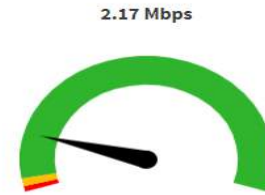

Upload speed test performed between Feb 28, 2022, 12.00am to Mar 01, 2022, 23:59pm UK Time

Query Range :27-02-22 23:59:00 - 01-03-22 23:59:00(UTC +00:00)

Upload Test

Custom Query

Overall UL AvgDataRate

Highest UL AvgDataRate

Lowest UL AvgDataRate

UL PeakDataRate

Upload Test Click on candle for drill down analysis

UL Speed Success vs Failed Tests

Upload Test Summary

Average ULData Rate Above 0.5 Mbps	99.58%
Average UL DataRate Between 0.2 Mbps to 0.49 Mbps	0.00%
Average UL DataRate Below 0.2 Mbps	0.42%
Highest UL AvgDataRate(Mbps)	8.99
Lowest UL AvgDataRate(Mbps)	2.17