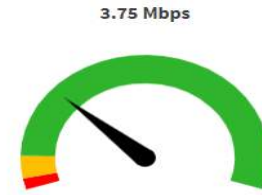

Lowest HTTP DL AvgDataRate