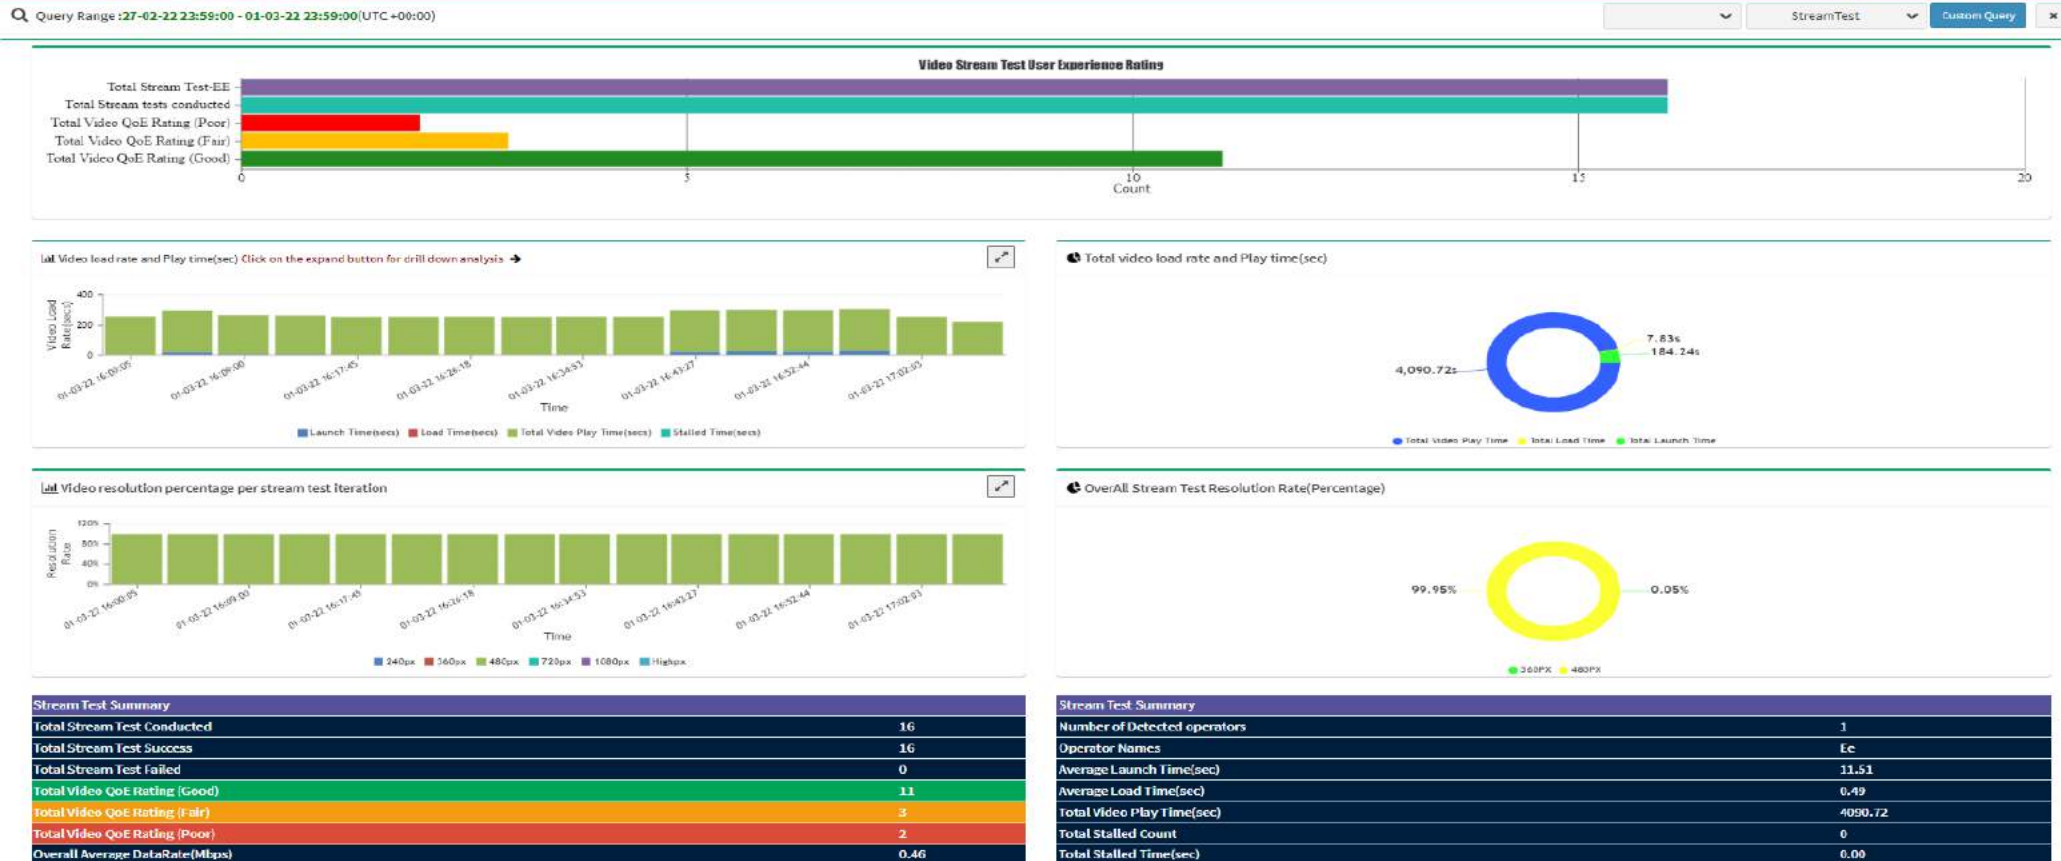

YouTube experience test performed between Feb 28, 2022 12.00am to Mar 01, 2022, 23:59pm UK Time

Stream Test:

Total number of tests conducted: **16**

- Number of failed count : **0**
- Video experience good rating: **11**
- Video experience fair rating : **3**
- Video experience poor rating : **2**