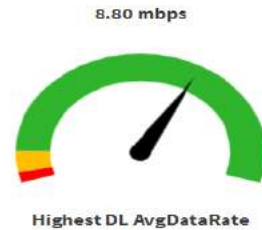

Download speed test performed between Feb 28, 2022 12:00am to Mar 01, 2022, 23:59pm UK Time

Query Range :27-02-22 23:59:00 - 01-03-22 23:59:00(UTC +00:00)

Download Test

Custom Query

Download Test Summary	
Average DL DataRate Above 1.2 Mbps	99.58%
Average DL DataRate Between 0.4 Mbps to 1.29 Mbps	0.00%
Average DL DataRate Between 0 Mbps to 0.4 Mbps	0.42%
Highest DL AvgDataRate (Mbps)	8.80
Lowest DL AvgDataRate(Mbps)	3.63

Download Test Summary	
Number of Detected Operators	1
Operator Names	Ee
Overall DL AvgDataRate(Mbps)	5.01
Total Test Failed Count	2
Total Test Conducted	476

- Download throughput (FTP)

- Total number of tests conducted: **476**
- Number of failed count : **2**
- Overall DL average data rate : **5.01 Mbps** (Average value computed for all the 476 download throughput tests)
- Highest DL average data rate : **8.80 Mbps** (Highest average download throughput recorded among 476 tests)
- Lowest DL average data rate : **3.63 Mbps** (Lowest average download throughput recorded among 476 tests)
- DL Peak data rate: **13.69 Mbps** (Peak download throughput recorded among 476 tests)