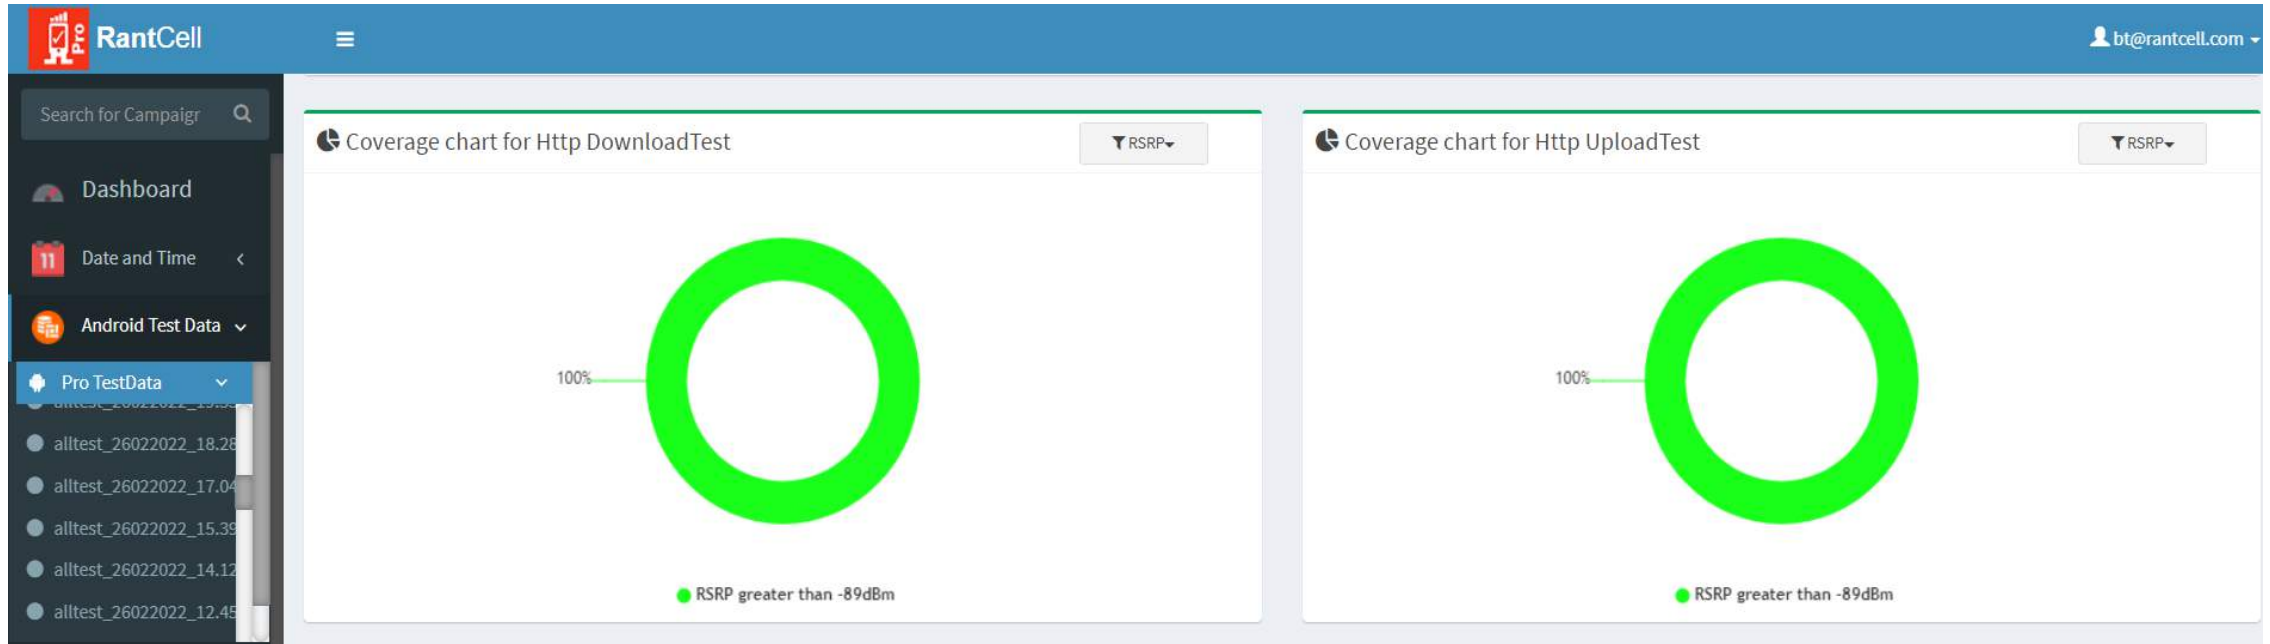

Download and Upload Test

RSRQ

- RSRQ Range : Download

- RSRQ Between -8dbm to -9dBm (8.15%)
- RSRQ greater than -7dBm (91.83%)
- RSRQ less than -10dBm (0.02%)

- RSRQ Range : Upload

- RSRQ Between -8dbm to -9dBm (2.28%)
- RSRQ greater than -7dBm (97.72%)

4G Radio conditions during tests between Feb 28, 2022 12:00am to Mar 01, 2022, 23:59pm UK Time

HTTP Download and Upload Test

RSRP

- RSRP Range : HTTP Download
 - RSRP greater than -89dbm(100 %)

- RSRP Range : HTTP Upload
 - RSRP greater than -89dBm (100 %)