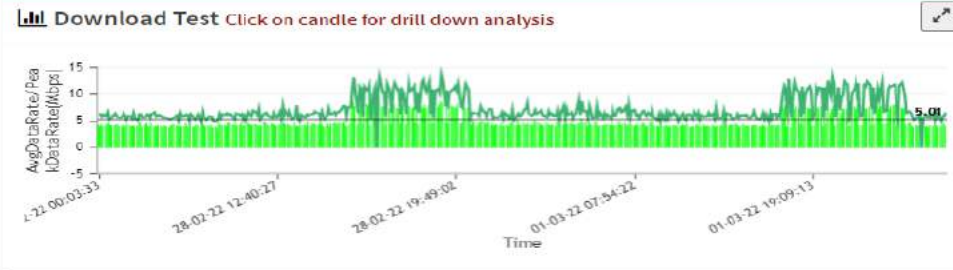

Download speed test performed between Feb 28, 2022 12:00am to Mar 01, 2022, 23:59pm UK Time

Query Range :27-02-22 23:59:00 - 01-03-22 23:59:00(UTC +00:00)

Download Test

Custom Query

Download Test Summary	
Average DL DataRate Above 1.2 Mbps	99.58%
Average DL DataRate Between 0.4 Mbps to 1.29 Mbps	0.00%
Average DL DataRate Between 0 Mbps to 0.4 Mbps	0.42%
Highest DL AvgDataRate (Mbps)	8.80
Lowest DL AvgDataRate(Mbps)	3.63

Download Test Summary	
Number of Detected Operators	1
Operator Names	Ee
Overall DL AvgDataRate(Mbps)	5.01
Total Test Failed Count	2
Total Test Conducted	476

- Download throughput (FTP)

- Total number of tests conducted: **476**
- Number of failed count : **2**
- Overall DL average data rate : **5.01 Mbps** (Average value computed for all the 476 download throughput tests)
- Highest DL average data rate : **8.80 Mbps** (Highest average download throughput recorded among 476 tests)
- Lowest DL average data rate : **3.63 Mbps** (Lowest average download throughput recorded among 476 tests)
- DL Peak data rate: **13.69 Mbps** (Peak download throughput recorded among 476 tests)