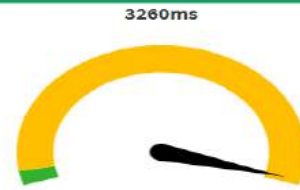

Overall RTT Maximum