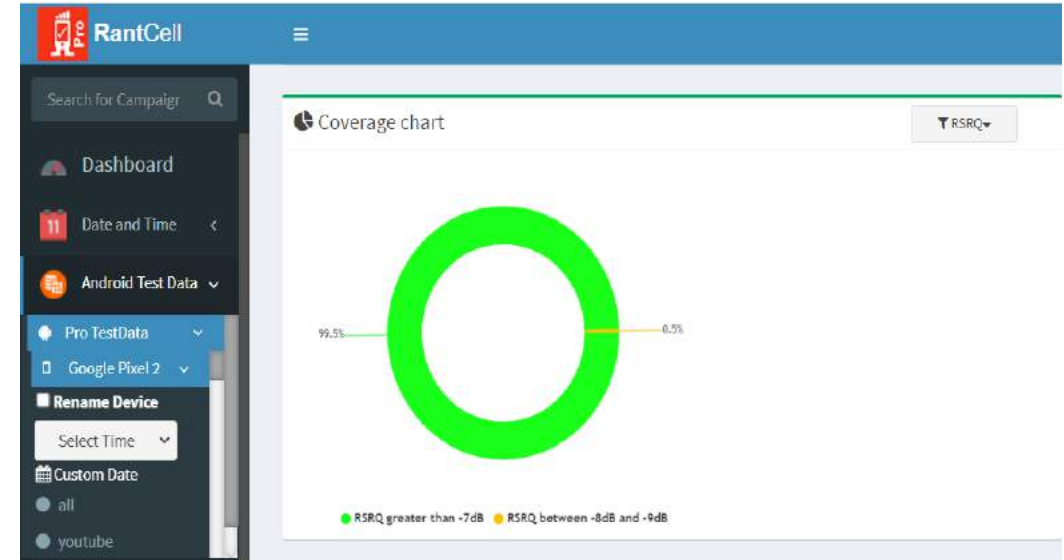

- RSRQ Range :
 - RSRQ greater than -89dBm (100%)

RSRQ

- RSRQ Range :
 - RSRQ Between -8dbm to -9dBm (65.54%)
 - RSRQ greater than -7dBm (34.46%)

4G Radio conditions during tests between Feb 28, 2022 12:00am to Mar 01, 2022, 23:59pm UK Time

Call Test

RSRP

- RSRQ Range :
 - RSRQ greater than equal to -89dBm (100%)

RSRQ

- RSRQ Range :
 - RSRQ greater than -7dBm (99.5 %)
 - RSRQ between -8dBm and -9dBm (0.5 %)

4G Radio conditions during tests between Feb 28, 2022 12:00am to Mar 01, 2022, 23:59pm UK Time