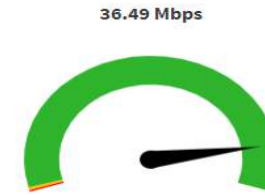

Upload speed test performed between Feb 28, 2022, 12.00am to Mar 01, 2022, 23:59pm UK Time

Query Range :27-02-22 23:59:00 - 01-03-22 23:59:00(UTC +00:00)

Upload Test

Custom Query

Overall UL AvgDataRate

Highest UL AvgDataRate

Lowest UL AvgDataRate

UL PeakDataRate

Upload Test Click on candle for drill down analysis

UL Speed Success vs Failed Tests

Upload Test Summary

Average ULData Rate Above 0.5 Mbps	99.58%
Average UL DataRate Between 0.2 Mbps to 0.49 Mbps	0.00%
Average UL DataRate Below 0.2 Mbps	0.42%
Highest UL AvgDataRate(Mbps)	8.99
Lowest UL AvgDataRate(Mbps)	2.17