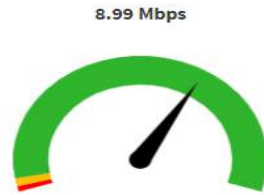

Upload speed test performed between Feb 28, 2022, 12.00am to Mar 01, 2022, 23:59pm UK Time

Query Range :27-02-22 23:59:00 - 01-03-22 23:59:00(UTC +00:00)

Upload Test

Custom Query

Overall UL AvgDataRate

Highest UL AvgDataRate