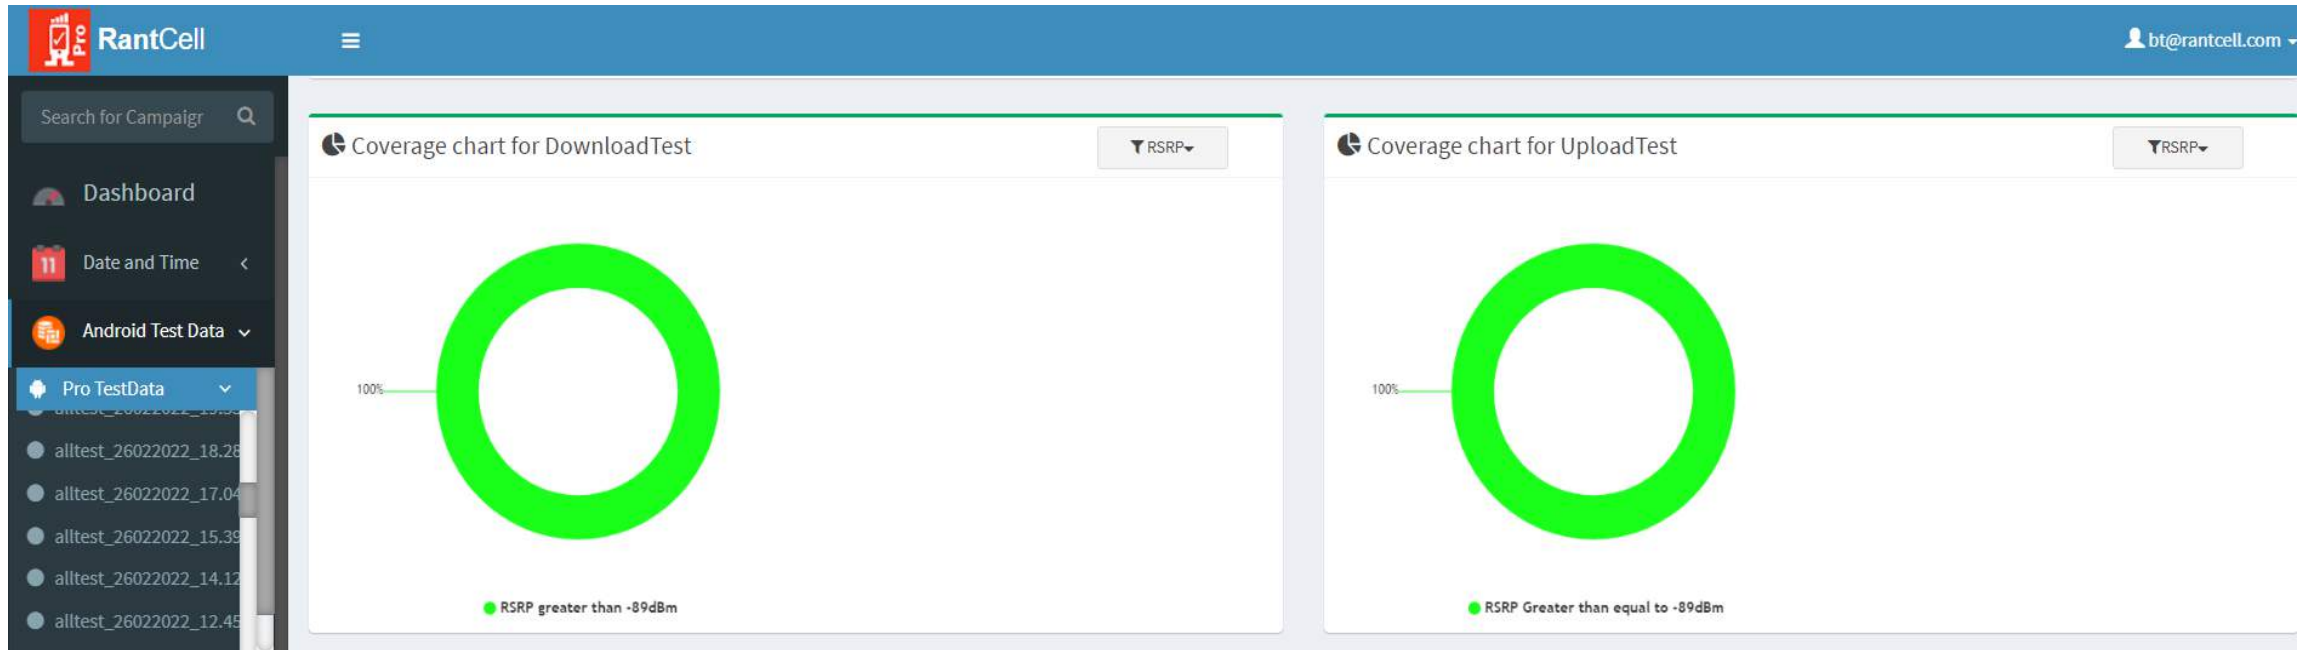

- RSRP Range :
 - RSRP Greater than equal to -89dBm(100%)

RSRP

- RSRQ Range :
 - RSRQ greater than -7dBm (83.18%)
 - RSRQ Between -8dBm to -9dBm (16.82%)

RSRQ

4G Radio conditions during tests between Feb 28, 2022 12:00am to Mar 01, 2022, 23:59pm UK Time

Download and Upload Test

RSRP

- RSRP Range : Download

- RSRP greater than -89dBm (100%)

- RSRP Range : Upload

- RSRP greater than equal to -89dBm (100%)

4G Radio conditions during tests between Feb 28, 2022 12.00am to Mar 01, 2022, 23:59pm UK Time