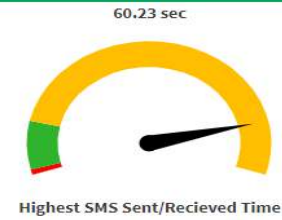

SMS test performed between Feb 28, 2022 12.00am to Mar 01, 2022, 23:59pm UK Time

Query Range :27-02-22 23:59:00 - 01-03-22 23:59:00(UTC +00:00)

SMS Test

Custom Query