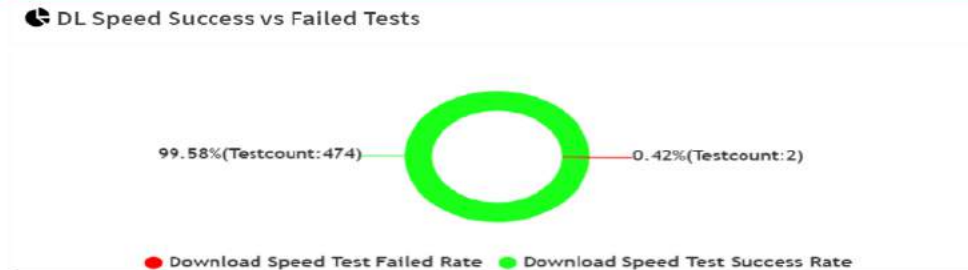

Download speed test performed between Feb 28, 2022 12:00am to Mar 01, 2022, 23:59pm UK Time

Query Range :27-02-22 23:59:00 - 01-03-22 23:59:00(UTC +00:00)

Download Test

Custom Query

Download Test Summary	
Average DL DataRate Above 1.2 Mbps	99.58%
Average DL DataRate Between 0.4 Mbps to 1.29 Mbps	0.00%
Average DL DataRate Between 0 Mbps to 0.4 Mbps	0.42%
Highest DL AvgDataRate (Mbps)	8.80
Lowest DL AvgDataRate(Mbps)	3.63

Download Test Summary	
Number of Detected Operators	1
Operator Names	Ee
Overall DL AvgDataRate(Mbps)	5.01
Total Test Failed Count	2
Total Test Conducted	476

- Download throughput (FTP)

- Total number of tests conducted: **476**
- Number of failed count : **2**
- Overall DL average data rate : **5.01 Mbps** (Average value computed for all the 476 download throughput tests)
- Highest DL average data rate : **8.80 Mbps** (Highest average download throughput recorded among 476 tests)
- Lowest DL average data rate : **3.63 Mbps** (Lowest average download throughput recorded among 476 tests)
- DL Peak data rate: **13.69 Mbps** (Peak download throughput recorded among 476 tests)