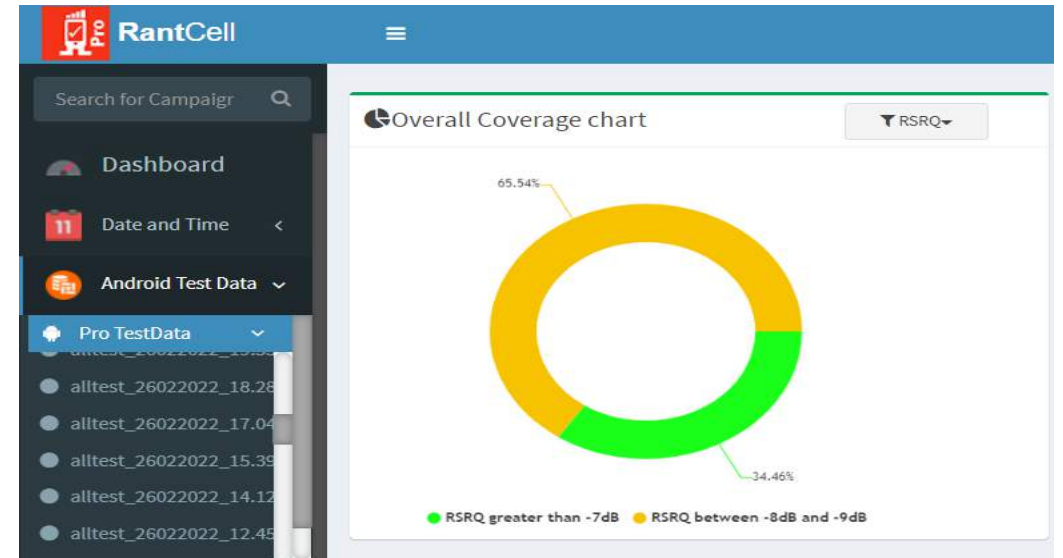

RSRQ

- RSRQ Range :
  - RSRQ Between -8dbm to -9dBm (65.54%)
  - RSRQ greater than -7dBm (34.46%)