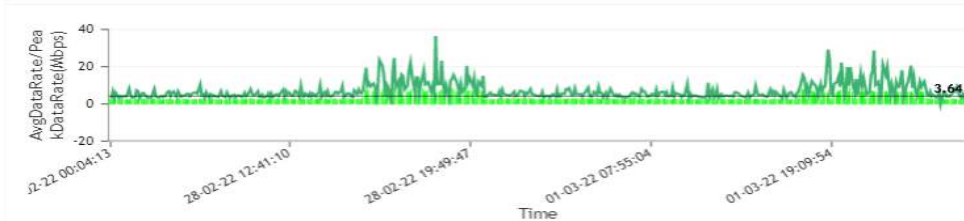

Upload speed test performed between Feb 28, 2022, 12.00am to Mar 01, 2022, 23:59pm UK Time

Query Range :27-02-22 23:59:00 - 01-03-22 23:59:00(UTC +00:00)

Upload Test

Custom Query

Overall UL AvgDataRate

Highest UL AvgDataRate

Lowest UL AvgDataRate

UL PeakDataRate

Upload Test Click on candle for drill down analysis

UL Speed Success vs Failed Tests

Upload Test Summary

Average ULData Rate Above 0.5 Mbps	99.58%
Average UL DataRate Between 0.2 Mbps to 0.49 Mbps	0.00%
Average UL DataRate Below 0.2 Mbps	0.42%
Highest UL AvgDataRate(Mbps)	8.99
Lowest UL AvgDataRate(Mbps)	2.17