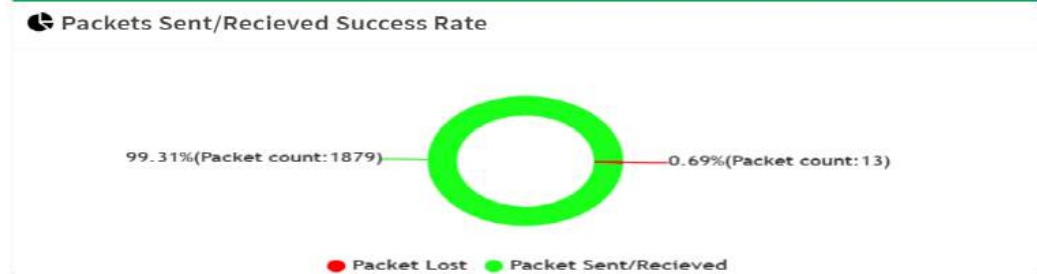

Overall RTT Minimum

Ping Test Summary	
RTT Avg Below 120 ms	93.28%
RTT Avg Above 121 ms	6.09%
Dropped Packets	0.63%
Overall RTT Maximum(ms)	3260
Overall RTT Minimum(ms)	20

Ping Test Summary	
Number of Detected Operators	1
Operator Names	Ee
Overall RTT Avg(ms)	56.83
Total Test Failed Count	3
Total Test Conducted	476