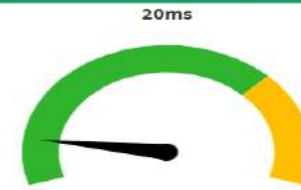

Latency test performed between Feb 28, 2022 12:00 am to Mar 01, 2022 , 23:59 pm ,UK time

Query Range :27-02-22 23:59:00 - 01-03-22 23:59:00(UTC +00:00) Ping Test Custom Query

Overall RTT Avg

Overall RTT Maximum

Overall RTT Minimum

Ping Test Summary	
RTT Avg Below 120 ms	93.28%
RTT Avg Above 121 ms	6.09%
Dropped Packets	0.63%
Overall RTT Maximum(ms)	3260
Overall RTT Minimum(ms)	20

Ping Test Summary	
Number of Detected Operators	1
Operator Names	Ee
Overall RTT Avg(ms)	56.83
Total Test Failed Count	3
Total Test Conducted	476