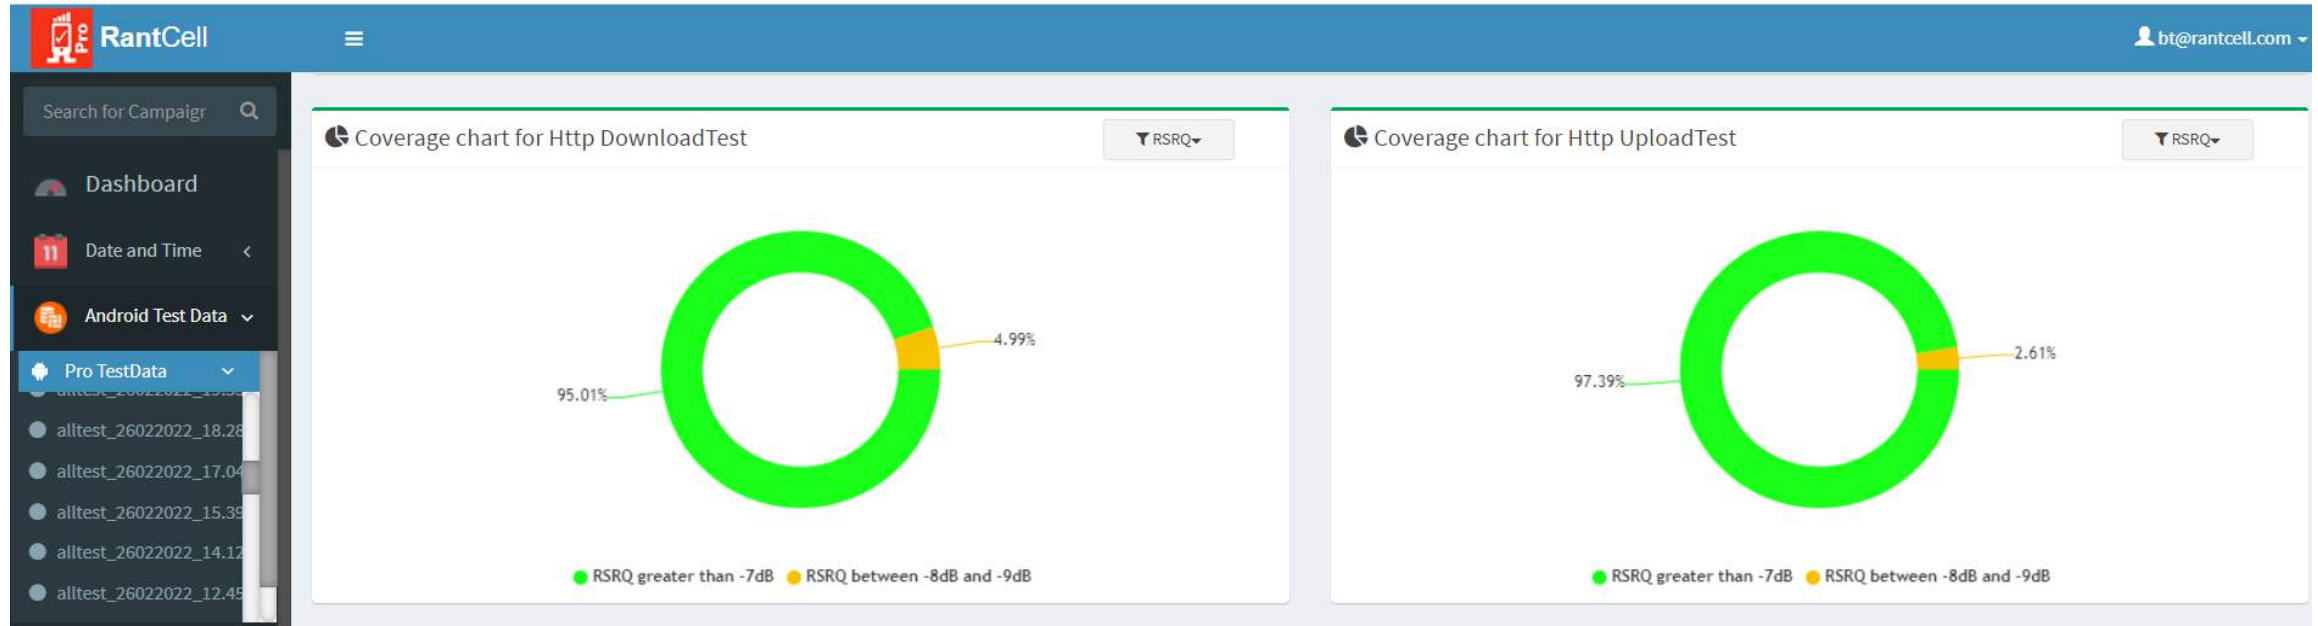

4G Radio conditions during tests between Feb 28, 2022 12:00am to Mar 01, 2022, 23:59pm UK Time

HTTP Download and Upload Test

RSRP

- RSRP Range : HTTP Download
 - RSRP greater than -89dbm(100 %)

- RSRP Range : HTTP Upload
 - RSRP greater than -89dBm (100 %)

4G Radio conditions during tests between Feb 28, 2022 12:00am to Mar 01, 2022, 23:59pm UK Time

HTTP Download and Upload Test

RSRQ

- RSRQ Range : Download

- RSRQ Between -8dbm to -9dBm (4.99%)
- RSRQ greater than -7dBm (95.01%)