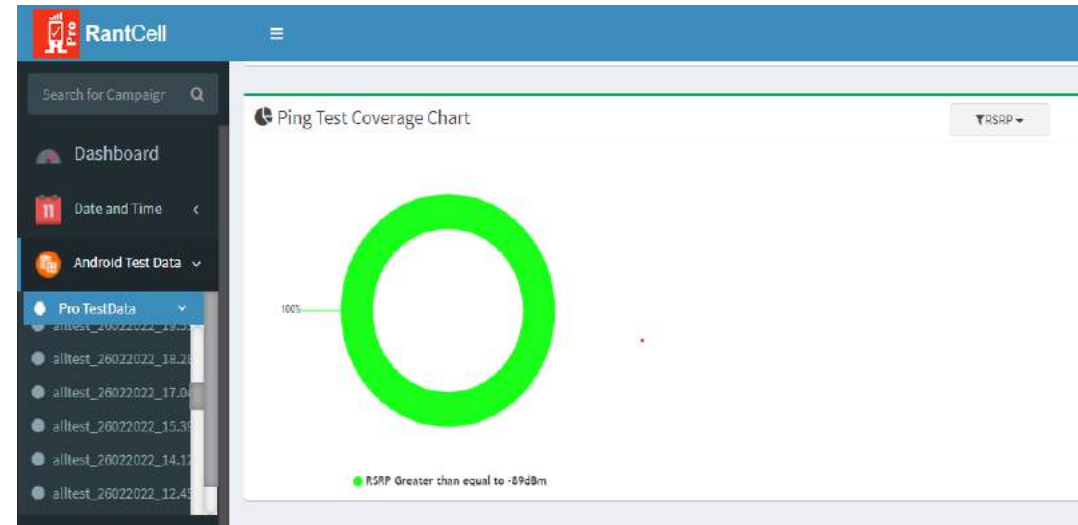

- RSRP Range :
 - RSRP Greater than equal to -89dBm(100%)

RSRP

- RSRQ Range :
 - RSRQ greater than -7dBm (83.18%)
 - RSRQ Between -8dBm to -9dBm (16.82%)

RSRQ

4G Radio conditions during tests between Feb 28, 2022 12:00am to Mar 01, 2022, 23:59pm UK Time