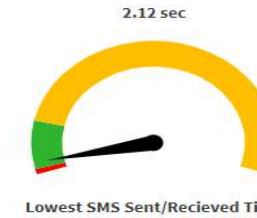

SMS test performed between Feb 28, 2022 12.00am to Mar 01, 2022, 23:59pm UK Time

Query Range :27-02-22 23:59:00 - 01-03-22 23:59:00(UTC +00:00)

SMS Test

Custom Query