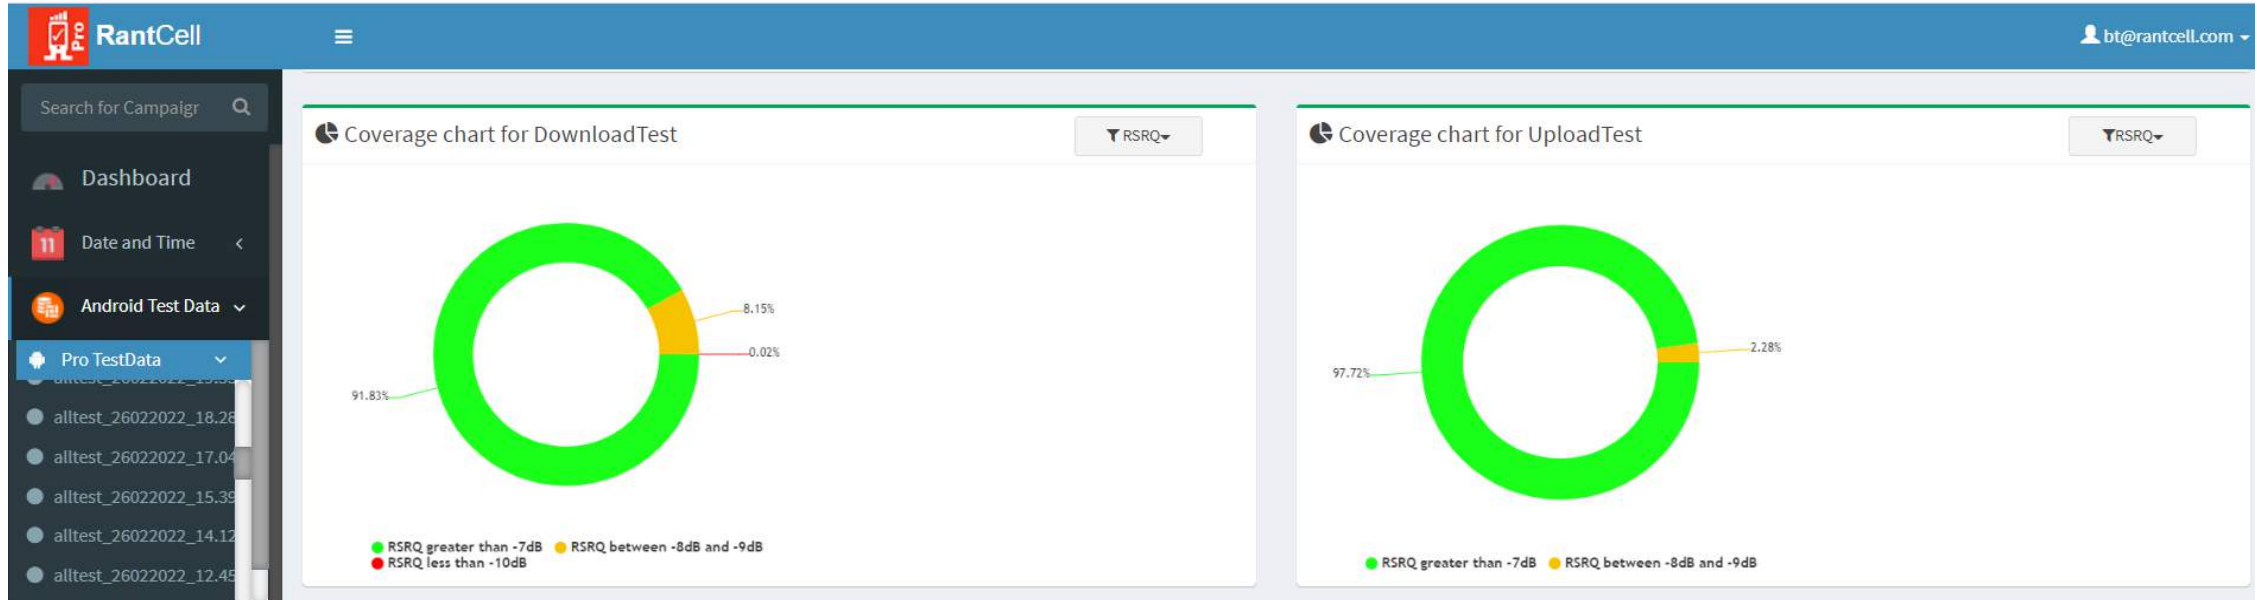

4G Radio conditions during tests between Feb 28, 2022 12.00am to Mar 01, 2022, 23:59pm UK Time

Download and Upload Test

RSRQ

- RSRQ Range : Download

- RSRQ Between -8dbm to -9dBm (8.15%)
- RSRQ greater than -7dBm (91.83%)
- RSRQ less than -10dBm (0.02%)

- RSRQ Range : Upload

- RSRQ Between -8dbm to -9dBm (2.28%)
- RSRQ greater than -7dBm (97.72%)