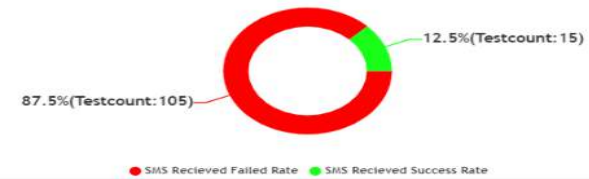

SMS Sent/Recieved Success vs Failed Tests

SMS Test Summary	
Number of Operators Detected	1
Operator Names	Ee
Total SMS Sent/Received Time Attempt	120
Average SMS Sent/Received Time(sec)	39.23
Total SMS Sent Success Count	15
Total SMS Sent Failed Count	105
Total SMS Recieved Success Count	15

SMSTest:

Total number of Sent/Received Success Count: 15

Total number of Sent/Received Failed Count: 105