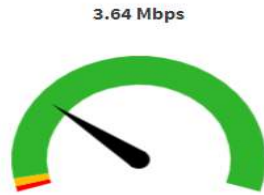

Upload speed test performed between Feb 28, 2022, 12.00am to Mar 01, 2022, 23:59pm UK Time

Query Range :27-02-22 23:59:00 - 01-03-22 23:59:00(UTC +00:00)

Upload Test

Custom Query

Overall UL AvgDataRate