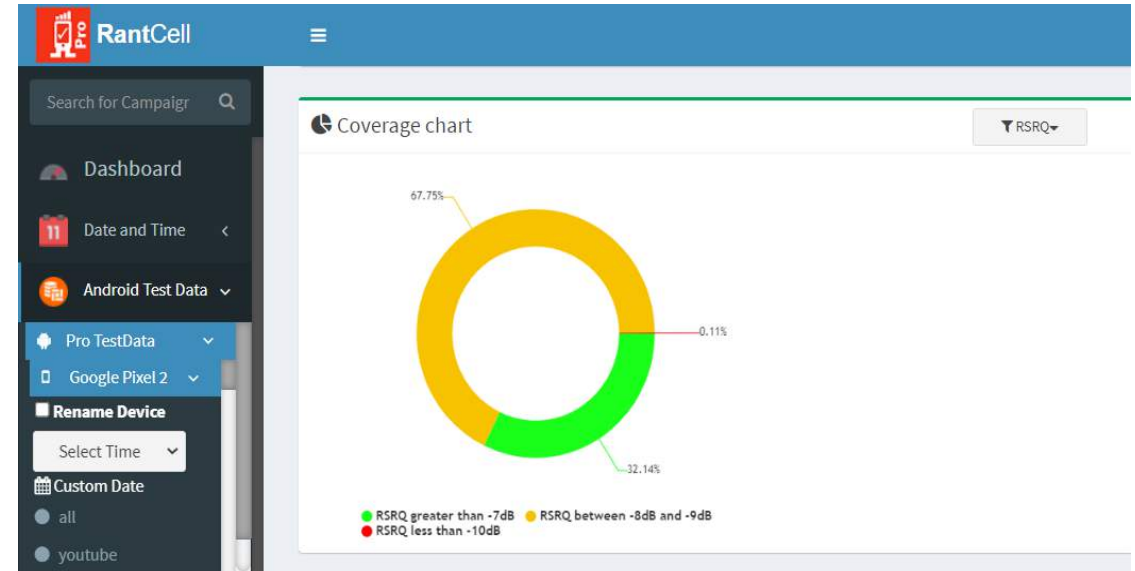

RSRQ

- RSRQ Range :
  - RSRQ Between -8dbm to -9dBm (67.75 %)
  - RSRQ greater than -7dBm (32.14%)
  - RSRQ less than -10dBm (0.11%)