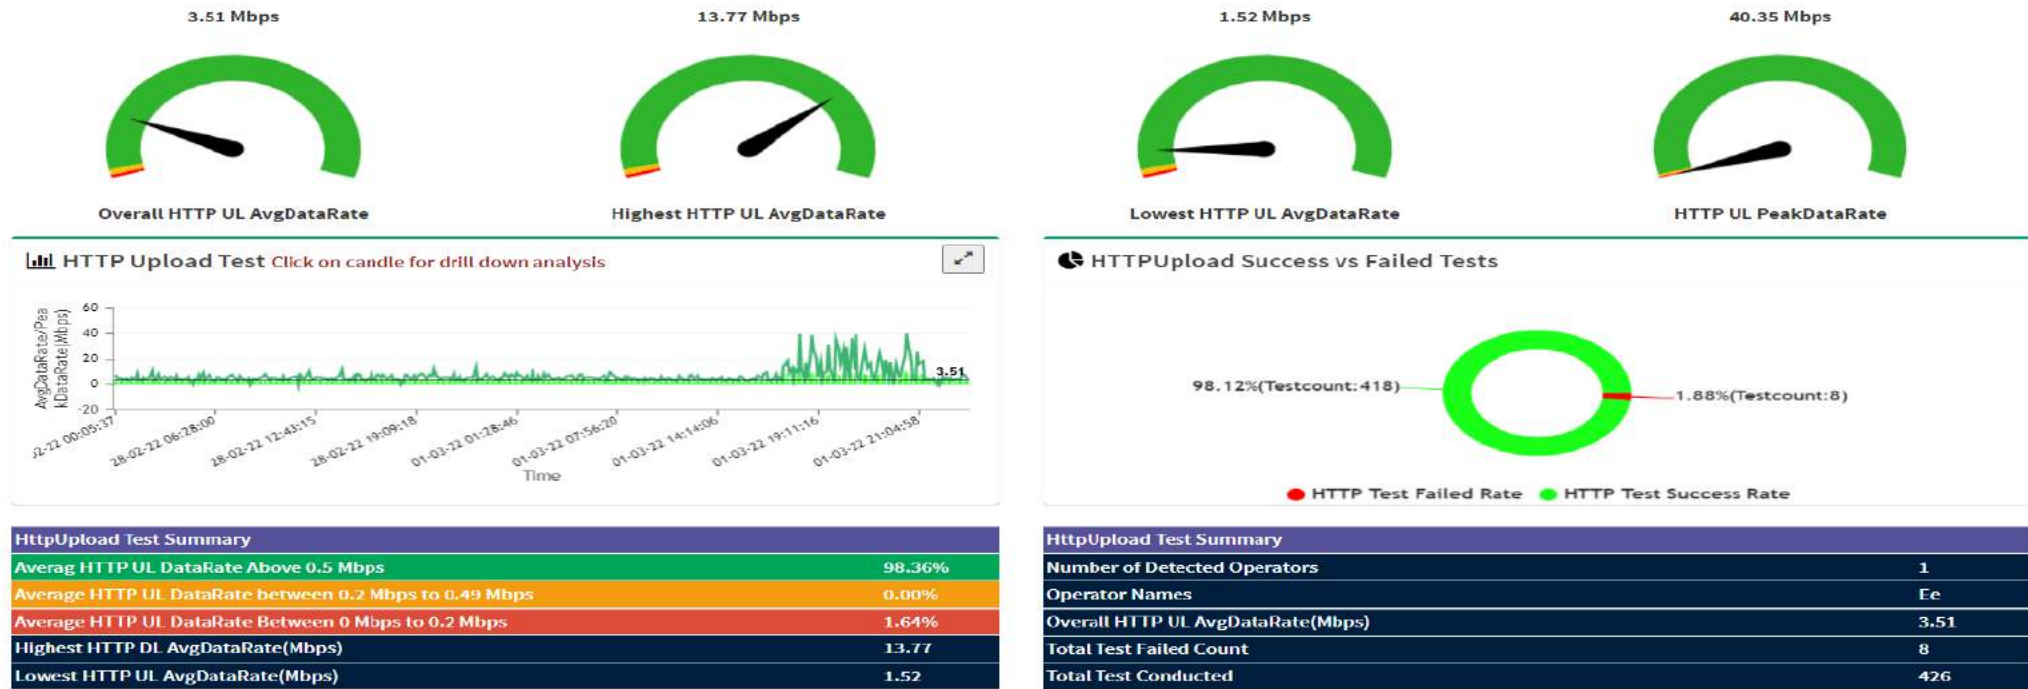

HTTP Upload test performed between Feb 28, 2022 12.00am to Mar 01, 2022, 23:59pm UK Time

Query Range :27-02-22 23:59:00 - 01-03-22 23:59:00(UTC +00:00) HTTP Upload Test Custom Query

HTTP Upload test:

Total number of tests conducted: **426**

- Number of failed count : **8**
- Overall HTTP UL average data rate : **3.51 Mbps** (Average value computed for all the 426 upload throughput tests)
- Highest HTTP UL average data rate : **13.77 Mbps** (Highest average upload throughput recorded among 426 tests)
- Lowest HTTP UL average data rate : **1.52 Mbps** (Lowest average upload throughput recorded among 426 tests)
- HTTP UL PeakDataRate: **40.35 Mbps** (Peak upload throughput recorded among 426 tests)