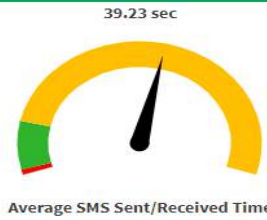

SMS test performed between Feb 28, 2022 12.00am to Mar 01, 2022, 23:59pm UK Time

Query Range :27-02-22 23:59:00 - 01-03-22 23:59:00(UTC +00:00)

SMS Test

Custom Query