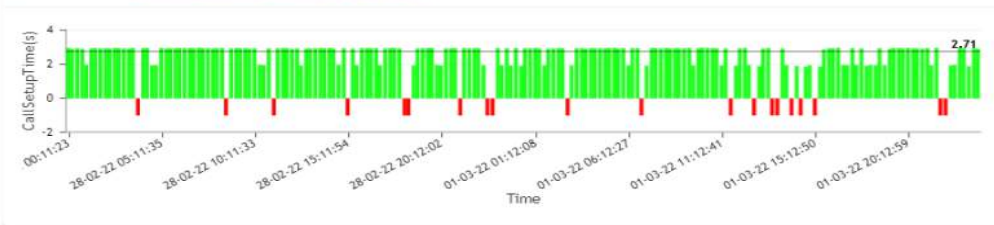

YouTube experience test performed between Feb 28, 2022 12.00am to Mar 01, 2022, 23:59pm UK Time

Stream Test:

Total number of tests conducted: **16**

- Number of failed count : **0**
- Video experience good rating: **11**
- Video experience fair rating : **3**
- Video experience poor rating : **2**

Call test performed between Feb 28, 2022 12.00am to Mar 01, 2022, 23:59pm UK Time

Query Range : 27-02-22 23:59:00 - 01-03-22 23:59:00(UTC +00:00)

Call Test Custom Query

Average Call SetupTime

Highest Call SetupTime

Lowest Call SetupTime

Call Test Click on candle for drill down analysis

Call Setup Success Rate

Call Test Summary	
Call SetupTime Between 0 to 4.5 sec	100.00%
Call SetupTime Between 4.5 to 6.5 sec	0.00%
Call Setup Time Above 6.5 sec	0.00%
Highest Call SetupTime Recorded (sec)	2.97
Lowest Call SetupTime Recorded (sec)	1.86
Total Call Success Count	176
Total Call Attempted Count	196

Call Test Summary	
Number of Detected Operators	1
Operator Names	Ee
Average Call SetupTime (sec)	2.71
Total Call Failed Count	20
Total Dropped Call Count	0
Total Aborted Call Count	0
Total NoNetwork Failed Call Count	0
Total Call Setup Failed Count	20