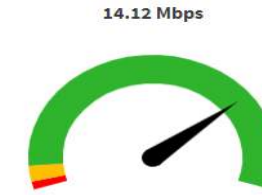

Upload Test Summary

Number of Detected Operators	1
Operator Names	Ee
Overall UL AvgDataRate(Mbps)	3.64
Total Test Failed Count	2
Total Test Conducted	476

Upload throughput (FTP)

- Total number of tests conducted: **476**
- Number of failed count: **2**
- Overall UL average data rate : **3.64 Mbps** (Average value computed for all the 476 upload throughput tests)
- Highest UL average data rate : **8.99 Mbps** (Highest average upload throughput recorded among 476 tests)
- Lowest UL average data rate : **2.17 Mbps** (Lowest average upload throughput recorded among 476 tests)
- UL peak data rate : **36.49 Mbps** (Peak upload throughput recorded among 476 tests)

Highest HTTP DL AvgDataRate

Lowest HTTP DL AvgDataRate

HTTP DL PeakDataRate

HTTP Download Test Click on candle for drill down analysis

HTTPDownloadss Success vs Failed Tests

HttpDownload Test Summary

Average HTTP DL DataRate Above 1.2 Mbps	99.06%
Average HTTP DL DataRate between 0.4 Mbps to 1.29 Mbps	0.00%
Average HTTP DL DataRate Between 0 Mbps to 0.4 Mbps	0.94%
Highest HTTP DL AvgDataRate(Mbps)	8.53
Lowest HTTP DL AvgDataRate(Mbps)	3.75