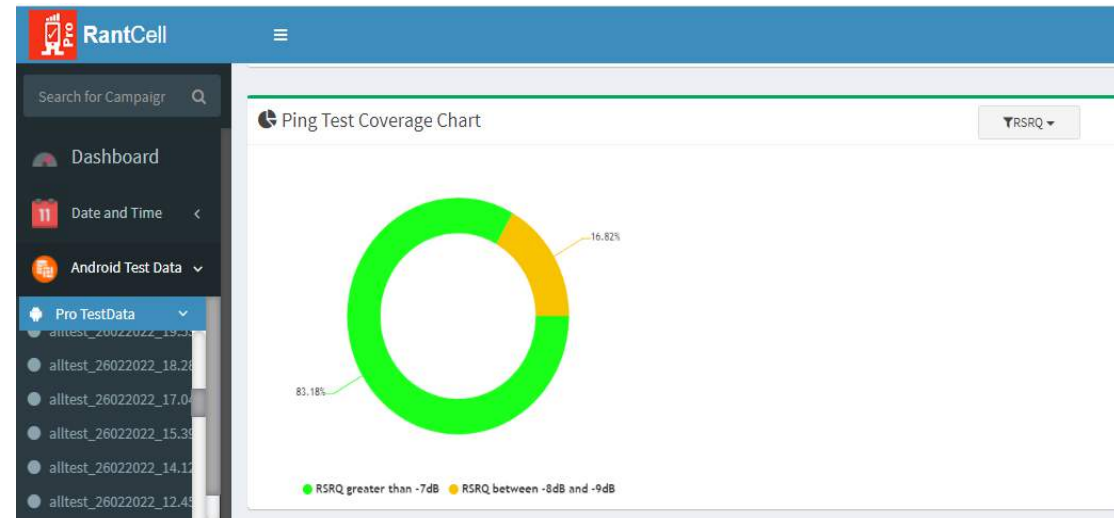

4G Radio conditions during tests between Feb 28, 2022, 12:00am to Mar 01, 2022 , 23:59 UK Time

Ping test

- RSRP Range :
  - RSRP Greater than equal to -89dBm(100%)

RSRP

- RSRQ Range :
  - RSRQ greater than -7dBm (83.18%)
  - RSRQ Between -8dBm to -9dBm (16.82%)

RSRQ