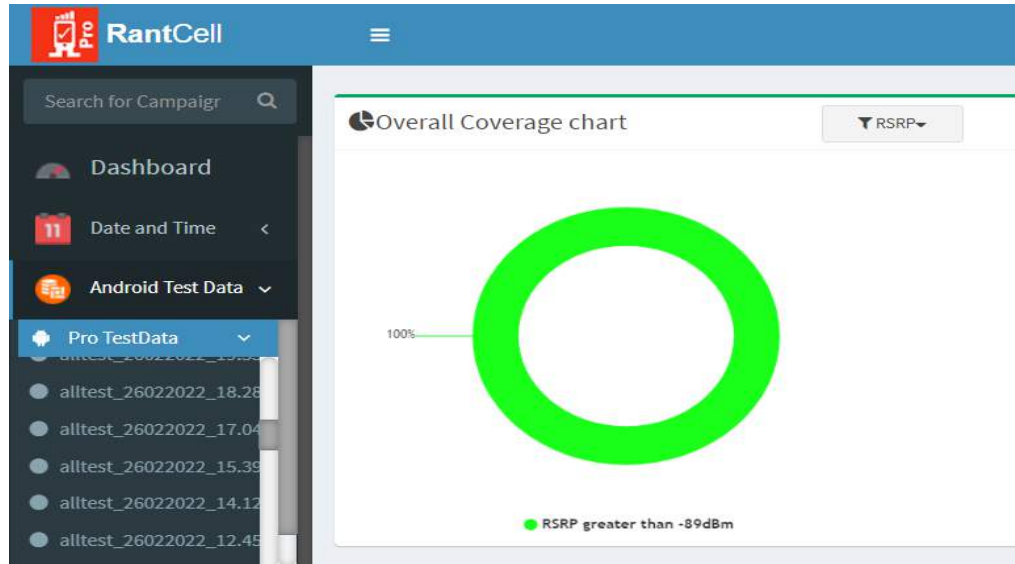

4G Radio conditions during tests between Feb 28, 2022 12:00am to Mar 01, 2022, 23:59pm UK Time

HTTP Download and Upload Test

RSRQ

- RSRQ Range : Download

- RSRQ Between -8dbm to -9dBm (4.99%)
- RSRQ greater than -7dBm (95.01%)

- RSRQ Range : Upload

- RSRQ Between -8dbm to -9dBm (2.61%)
- RSRQ greater than -7dBm (97.39%)

4G Radio conditions during tests between Feb 28, 2022 12:00am to Mar 01, 2022, 23:59pm UK Time

Stream Test

RSRP