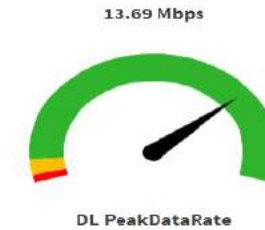

Download speed test performed between Feb 28, 2022 12:00am to Mar 01, 2022, 23:59pm UK Time

Query Range :27-02-22 23:59:00 - 01-03-22 23:59:00(UTC +00:00)

Download Test

Custom Query

Download Test Summary	
Average DL DataRate Above 1.2 Mbps	99.58%
Average DL DataRate Between 0.4 Mbps to 1.29 Mbps	0.00%
Average DL DataRate Between 0 Mbps to 0.4 Mbps	0.42%
Highest DL AvgDataRate (Mbps)	8.80
Lowest DL AvgDataRate(Mbps)	3.63

Download Test Summary	
Number of Detected Operators	1
Operator Names	Ee
Overall DL AvgDataRate(Mbps)	5.01
Total Test Failed Count	2
Total Test Conducted	476

- Download throughput (FTP)

- Total number of tests conducted: **476**
- Number of failed count : **2**
- Overall DL average data rate : **5.01 Mbps** (Average value computed for all the 476 download throughput tests)
- Highest DL average data rate : **8.80 Mbps** (Highest average download throughput recorded among 476 tests)
- Lowest DL average data rate : **3.63 Mbps** (Lowest average download throughput recorded among 476 tests)
- DL Peak data rate: **13.69 Mbps** (Peak download throughput recorded among 476 tests)