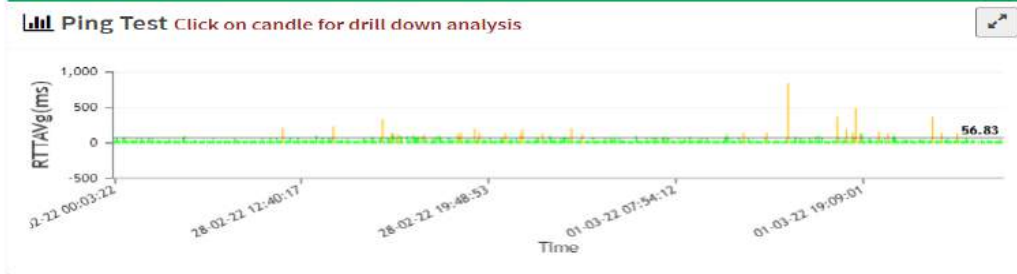

Latency test performed between Feb 28, 2022 12:00 am to Mar 01, 2022 , 23:59 pm ,UK time

Query Range :27-02-22 23:59:00 - 01-03-22 23:59:00(UTC +00:00) Ping Test Custom Query

Overall RTT Avg

Overall RTT Maximum

Overall RTT Minimum

Ping Test Summary	
RTT Avg Below 120 ms	93.28%
RTT Avg Above 121 ms	6.09%
Dropped Packets	0.63%
Overall RTT Maximum(ms)	3260
Overall RTT Minimum(ms)	20

Ping Test Summary	
Number of Detected Operators	1
Operator Names	Ee
Overall RTT Avg(ms)	56.83
Total Test Failed Count	3
Total Test Conducted	476