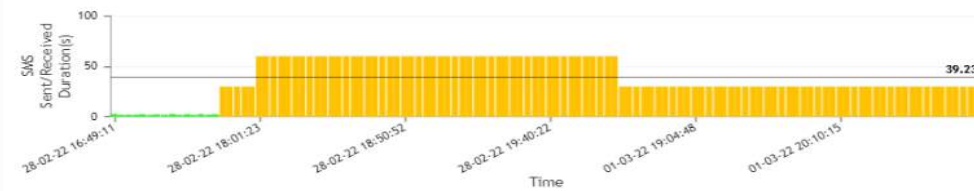

Call test:

- Total call Attempted: 196
- Total Call Success count: 176
- Call setup success rate : 89.8 %
- Highest call Setup time: 2.97 sec
- Lowest Call Setup time: 1.86 sec
- Number of failed count : 20 (Failure cause : call setup failure)

SMS test performed between Feb 28, 2022 12.00am to Mar 01, 2022, 23:59pm UK Time

Query Range :27-02-22 23:59:00 - 01-03-22 23:59:00(UTC +00:00)

SMS Test

Custom Query

SMS Test Click on candle for drill down analysis