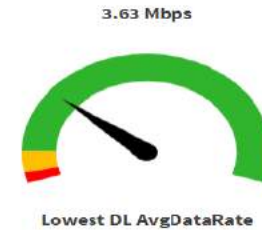

Download speed test performed between Feb 28, 2022 12:00am to Mar 01, 2022, 23:59pm UK Time

Query Range :27-02-22 23:59:00 - 01-03-22 23:59:00(UTC +00:00)

Download Test

Custom Query

Download Test Summary	
Average DL DataRate Above 1.2 Mbps	99.58%
Average DL DataRate Between 0.4 Mbps to 1.29 Mbps	0.00%
Average DL DataRate Between 0 Mbps to 0.4 Mbps	0.42%
Highest DL AvgDataRate (Mbps)	8.80
Lowest DL AvgDataRate(Mbps)	3.63

Download Test Summary	
Number of Detected Operators	1
Operator Names	Ee
Overall DL AvgDataRate(Mbps)	5.01
Total Test Failed Count	2
Total Test Conducted	476

- Download throughput (FTP)

- Total number of tests conducted: **476**
- Number of failed count : **2**
- Overall DL average data rate : **5.01 Mbps** (Average value computed for all the 476 download throughput tests)
- Highest DL average data rate : **8.80 Mbps** (Highest average download throughput recorded among 476 tests)
- Lowest DL average data rate : **3.63 Mbps** (Lowest average download throughput recorded among 476 tests)
- DL Peak data rate: **13.69 Mbps** (Peak download throughput recorded among 476 tests)