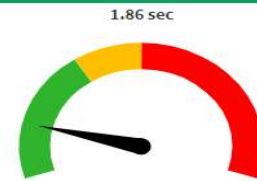

- Number of failed count : **8**
- Overall HTTP UL average data rate : **3.51 Mbps** (Average value computed for all the 426 upload throughput tests)
- Highest HTTP UL average data rate : **13.77 Mbps** (Highest average upload throughput recorded among 426 tests)
- Lowest HTTP UL average data rate : **1.52 Mbps** (Lowest average upload throughput recorded among 426 tests)
- HTTP UL PeakDataRate: **40.35 Mbps** (Peak upload throughput recorded among 426 tests)

YouTube experience test performed between Feb 28, 2022 12.00am to Mar 01, 2022, 23:59pm UK Time

Stream Test:

Total number of tests conducted: **16**

- Number of failed count : **0**
- Video experience good rating: **11**
- Video experience fair rating : **3**
- Video experience poor rating : **2**

Call test performed between Feb 28, 2022 12.00am to Mar 01, 2022, 23:59pm UK Time

Query Range : 27-02-22 23:59:00 - 01-03-22 23:59:00(UTC +00:00)

Call Test Custom Query

Average Call SetupTime

Highest Call SetupTime

Lowest Call SetupTime

Call Test Click on candle for drill down analysis

Call Setup Success Rate

Call Test Summary	
Call SetupTime Between 0 to 4.5 sec	100.00%
Call SetupTime Between 4.5 to 6.5 sec	0.00%
Call Setup Time Above 6.5 sec	0.00%
Highest Call SetupTime Recorded (sec)	2.97
Lowest Call SetupTime Recorded (sec)	1.86
Total Call Success Count	176
Total Call Attempted Count	196