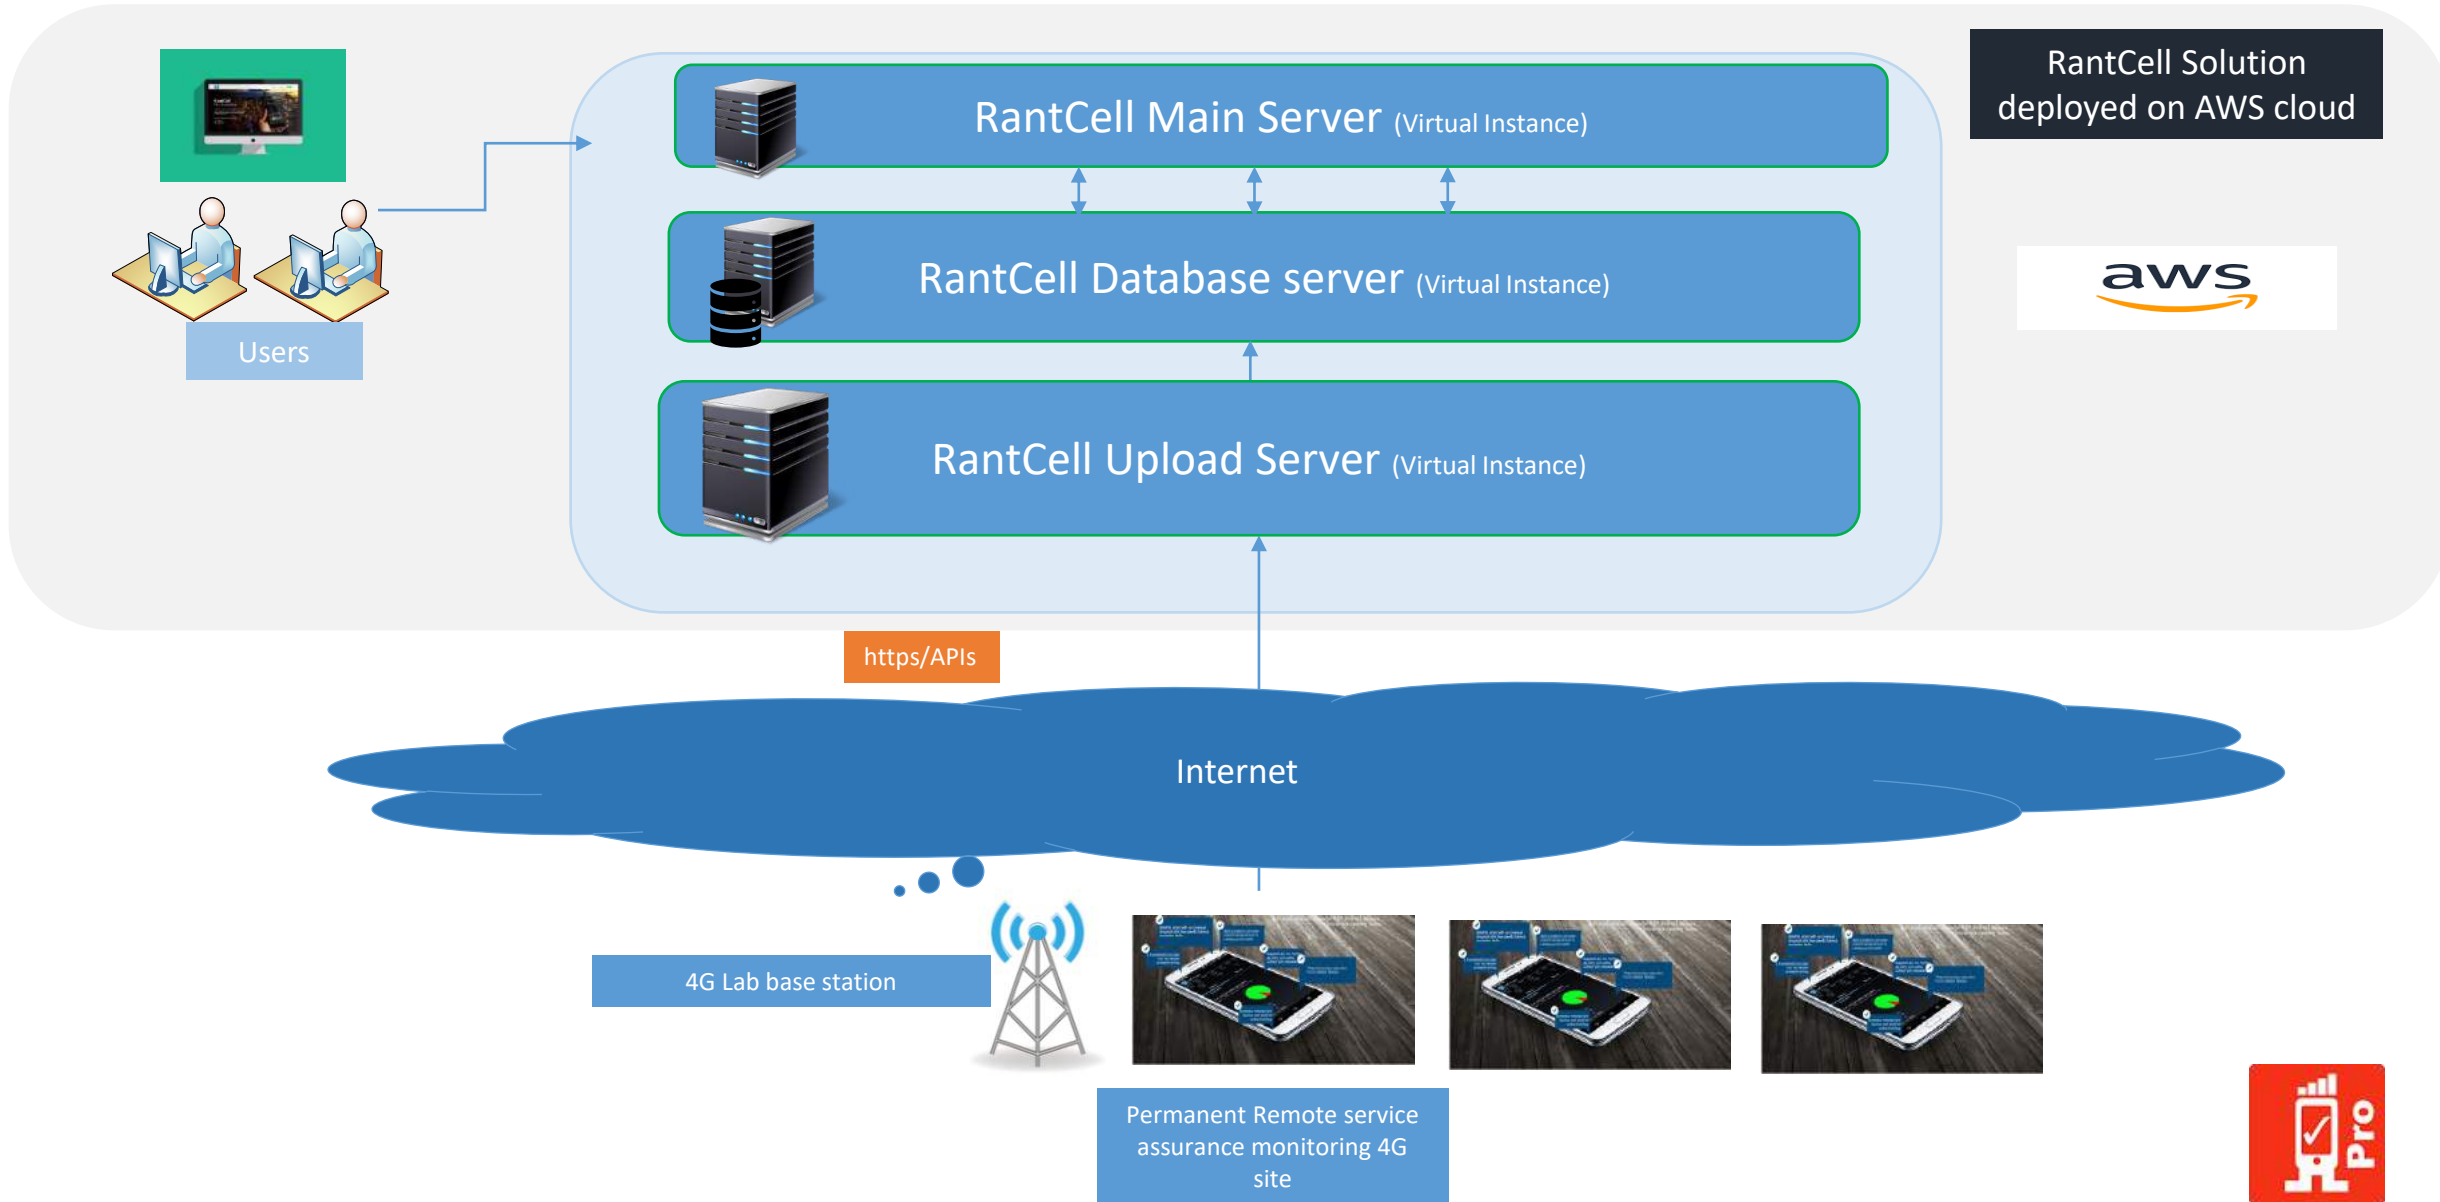

Overall setup in 4G Lab and RantCell solution in cloud.

Test environment

- 4G base station
- Test devices:
 - S7one
 - S7Two
 - Google pixel 2 (These devices are remotely controlled using RantCell web-based dashboard)
- Test Duration :
 - Test performed between Feb 28, 2022, 12:00am to Mar 01,2022 , 23:59pm
- Type of tests performed
 - Latency test (Ping 32 byte) (Automated scheduled test every 15mins)
 - FTP test has been performed (Automated scheduled test every 15mins)
 - HTTP test has been performed (Automated scheduled test every 15mins)
 - Call test has been performed (Automated scheduled test every 15mins)
 - SMS test has been performed (Automated scheduled test every 15mins)
 - Stream test has been performed (Automated scheduled)
- 4G base station parameter captured during test.
 - Cell ID: 157440
 - PCI: 14
 - eNB ID: 615
 - LCID: 0
 - LAC: 37030