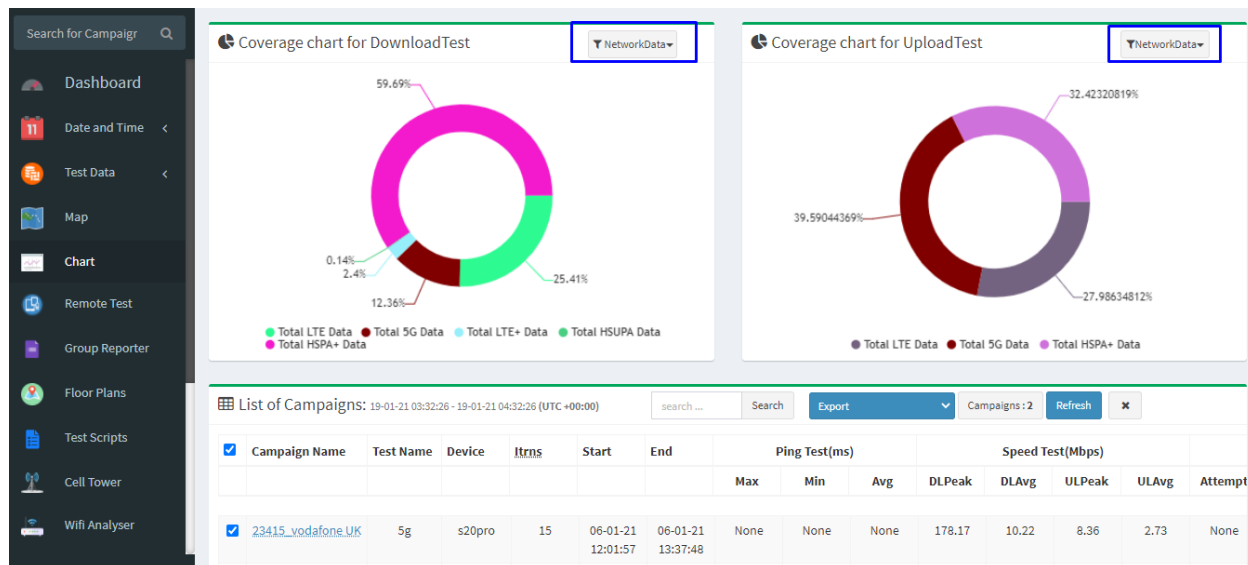

RantCell dashboard version: v8.7

RantCell dashboard v8.7 new features.

Feature ID 1029: Added the cell tower edit option for 2G, 3G and 4G cell data.

Edit option as been introduced under cell tower in dashboard for user to edit the parameters in the cell tower such as 2G, 3G and 4G cell data.

Search for Campaign

Cell data count: 14

Add Cell data

Cell Data

S	VENDOR	HEIGHT	MTILT	ETILT	REGION	Site_Name	PSC	BCCHARFCN	Azimuth	PrivateCellInfo	StreetName	Town	State	Country	Edit
	Ericsson	30m	-1	3	Ramanagar	Ramadevara Pada	NS	NS	210	true	Ramanagar	Bangalore	karnataka	India	
	Ericsson	30m	-3	3	Ramanagar	Ramadevara Pada	NS	NS	330	true	Ramanagar	Bangalore	karnataka	India	
	Ericsson	35m	-3	-2	ramanagar	Ramadevara Pada	469	NS	120	true	Ramanagar	Ramanagar	karnataka	india	
	GTLinfra	Null	Null	Null	Ramanagar	Bommachanahalli	NS	NS	135	true	Bommachanahalli	Bangalore	karnataka	India	
	GTLinfra	Null	Null	Null	Ramanagar	Bommachanahalli	NS	NS	45	true	Bommachanahalli	Bangalore	karnataka	India	
	GTLinfra	25m	-3	-2	ramanagar	Bommachanahalli	414	NS	270	true	Bommachanahalli	Bommachanahalli	karnataka	india	
	Bharti Infratel	25m	-3	-2	kengeri	Uttarahlli plot 1	301	NS	270	true	Uttarahlli main road	Uttarahlli main road	karnataka	india	
	Bharti Infratel	25m	-3	-2	kengeri	Uttarahlli plot 1	NS	NS	150	true	Uttarahllimain road	Bangalore	karnataka	India	
	Bharti	25m	-3	-2	kengeri	Uttarahlli plot 1	NS	NS	45	true	Uttarahlli main	Bangalore	Karnataka	India	

Feature ID 1030: Added the cell tower icon Azimuth angle with icon plotting on map view

Cell tower icon as been introduced under Map in dashboard for user to plot the cell towers in different angles based on Azimuth value.

Feature ID 1032: Support for 5G additional enhancements.

Data type, Network type, signal level measurement for 5G been introduced in all the views in dashboard such as map view, chart view, export as Pdf view, share page, individual pop up windows and Group reporter drill down view.