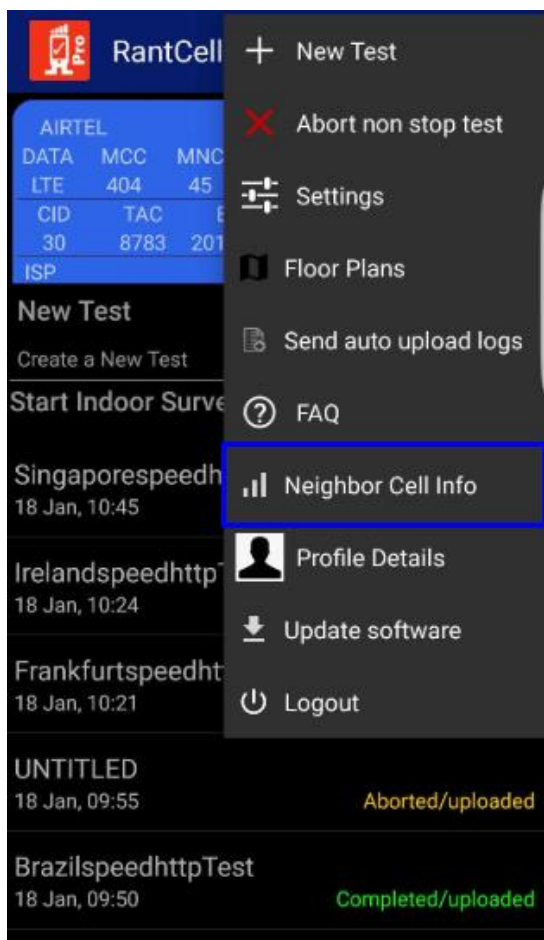

Show Floorplans Zoom: 20 Plot Cells Hide/Show Lines Show Cell Change TestNames Select Frequency

4G 3G 2G 5G CDMA NONETWORK

Map Satellite

Map data ©2021 Terms of Use Report a map error

Feature ID 1034: Network Band Locking

Network Band Locking feature as been introduced in App for user to launch the network band or to lock the network band.(supported on rooted phones only)

Feature ID 1035: Neighbor Cell Info

Neighbor Cell Info feature as been introduced in RantCell Pro App Under settings for user to know the details about the neighboring cell information, which includes all the network details.