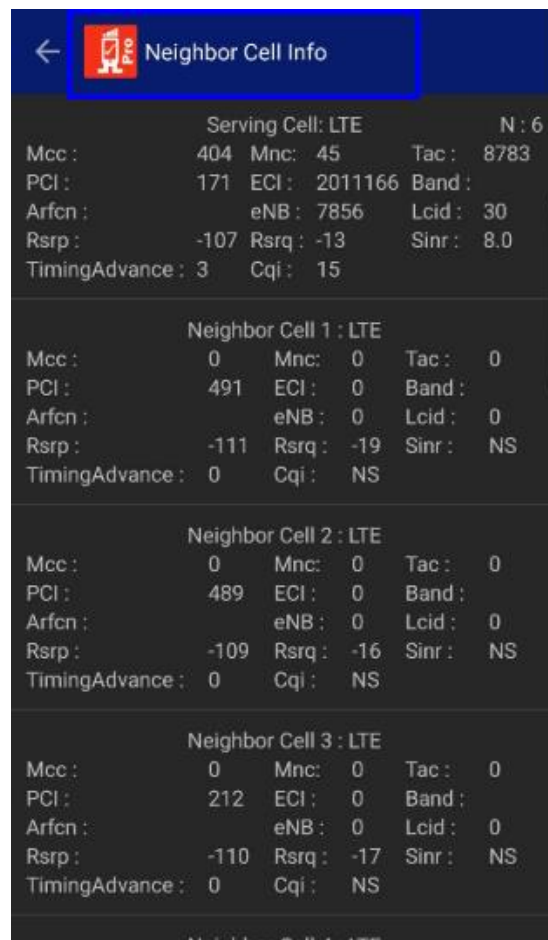

Show Floorplans Zoom: 20 Plot Cells Hide/Show Lines Show Cell Change TestNames Select Frequency

4G 3G 2G 5G CDMA NONETWORK

Map Satellite

Map data ©2021 Terms of Use Report a map error

Feature ID 1034: Network Band Locking

Network Band Locking feature as been introduced in App for user to launch the network band or to lock the network band.(supported on rooted phones only)

Feature ID 1035: Neighbor Cell Info

Neighbor Cell Info feature as been introduced in RantCell Pro App Under settings for user to know the details about the neighboring cell information, which includes all the network details.

Feature ID 1036: Added ssRsrp, ssRsrq, ssSinr to App UI

ssRsrp, ssRsrq and ssSinr parameters will be displayed in UI when the user is in 5G network.

DATA	MCC	MNC	Arfcn	SNR	RSRP	RSRQ	5G
5G				0.9	-88	-10	
CID	TAC	ECI	CQI	PCI	eNBID		
34		512281	NS	1			
ssRsrp	ssRsrq	ssSinr					
-95	-11	1.5					
ISP	AS5769 Videotron Telecom						