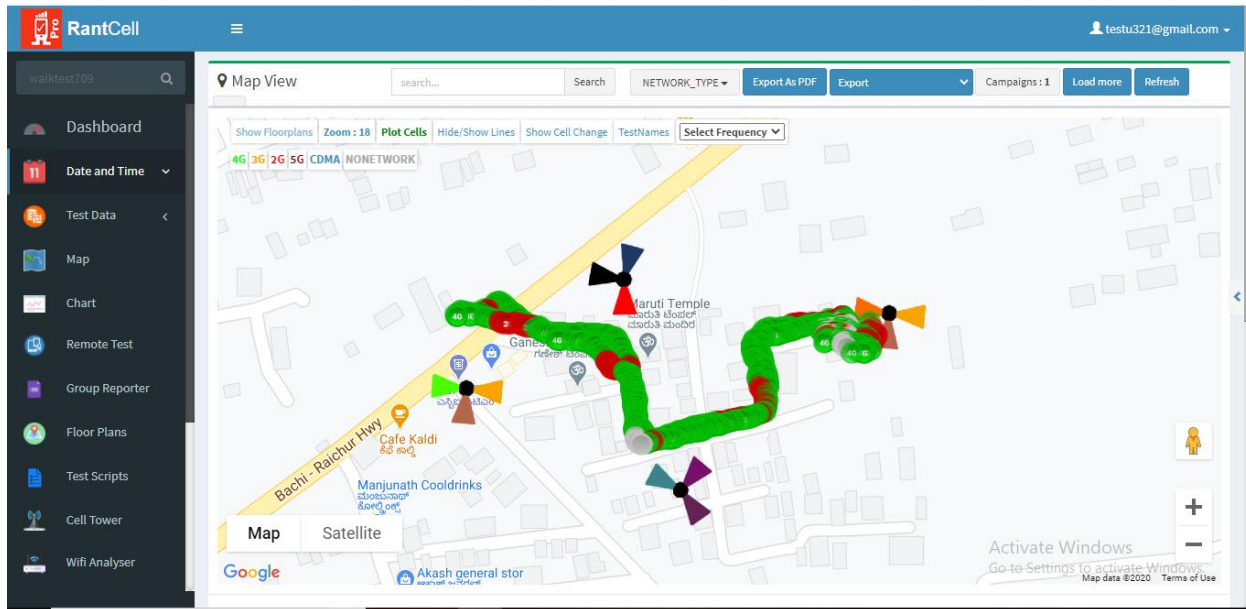

Search for Campaign

Cell data count: 14

Add Cell data

Cell Data

S	VENDOR	HEIGHT	MTILT	ETILT	REGION	Site_Name	PSC	BCCHARFCN	Azimuth	PrivateCellInfo	StreetName	Town	State	Country	Edit
	Ericsson	30m	-1	3	Ramanagar	Ramadevara Pada	NS	NS	210	true	Ramanagar	Bangalore	karnataka	India	
	Ericsson	30m	-3	3	Ramanagar	Ramadevara Pada	NS	NS	330	true	Ramanagar	Bangalore	karnataka	India	
	Ericsson	35m	-3	-2	ramanagar	Ramadevara Pada	469	NS	120	true	Ramanagar	Ramanagar	karnataka	india	
	GTLinfra	Null	Null	Null	Ramanagar	Bommachanahalli	NS	NS	135	true	Bommachanahalli	Bangalore	karnataka	India	
	GTLinfra	Null	Null	Null	Ramanagar	Bommachanahalli	NS	NS	45	true	Bommachanahalli	Bangalore	karnataka	India	
	GTLinfra	25m	-3	-2	ramanagar	Bommachanahalli	414	NS	270	true	Bommachanahalli	Bommachanahalli	karnataka	india	
	Bharti Infratel	25m	-3	-2	kengeri	Uttarahlli plot 1	301	NS	270	true	Uttarahlli main road	Uttarahlli main road	karnataka	india	
	Bharti Infratel	25m	-3	-2	kengeri	Uttarahlli plot 1	NS	NS	150	true	Uttarahllimain road	Bangalore	karnataka	India	
	Bharti	25m	-3	-2	kengeri	Uttarahlli plot 1	NS	NS	45	true	Uttarahlli main	Bangalore	Karnataka	India	

Feature ID 1030: Added the cell tower icon Azimuth angle with icon plotting on map view

Cell tower icon as been introduced under Map in dashboard for user to plot the cell towers in different angles based on Azimuth value.

Feature ID 1032: Support for 5G additional enhancements.

Data type, Network type, signal level measurement for 5G been introduced in all the views in dashboard such as map view, chart view, export as Pdf view, share page, individual pop up windows and Group reporter drill down view.

Feature ID 1033: Single Site Verification Testing

Single site verification (SSV) test feature as been introduced in App for user to perform 5G/4G/3G/2G drive test or walk test on a particular site by adding the cell tower details on dashboard. Map capabilities has been introduced in RantCell pro app.