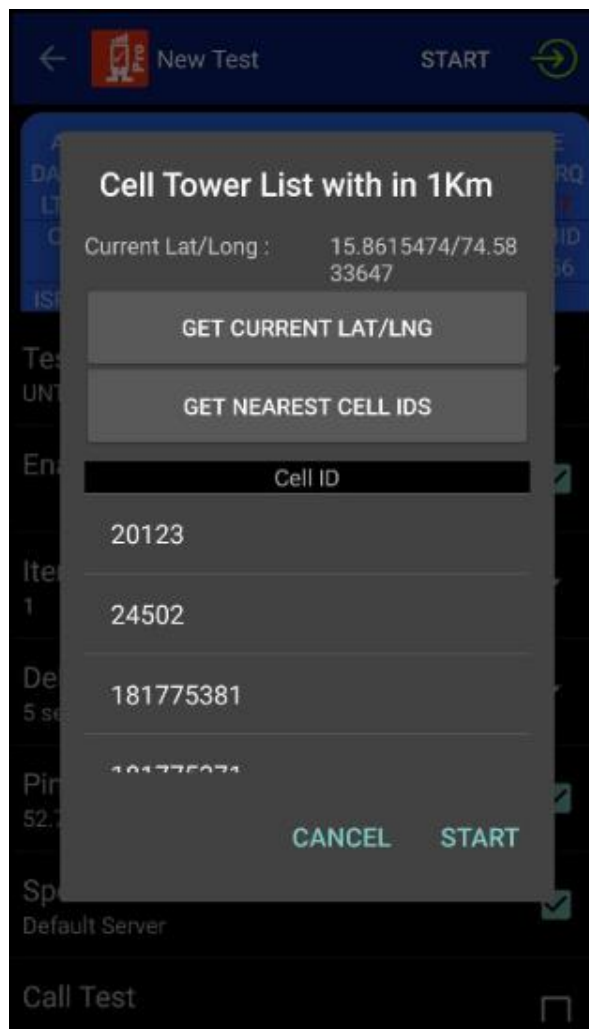

RantCell dashboard version: v8.7

RantCell dashboard v8.7 new features.

Feature ID 1029: Added the cell tower edit option for 2G, 3G and 4G cell data.

Edit option as been introduced under cell tower in dashboard for user to edit the parameters in the cell tower such as 2G, 3G and 4G cell data.

Feature ID 1030: Added the cell tower icon Azimuth angle with icon plotting on map view

Cell tower icon as been introduced under Map in dashboard for user to plot the cell towers in different angles based on Azimuth value.

Feature ID 1032: Support for 5G additional enhancements.

Data type, Network type, signal level measurement for 5G been introduced in all the views in dashboard such as map view, chart view, export as Pdf view, share page, individual pop up windows and Group reporter drill down view.

Feature ID 1033: Single Site Verification Testing

Single site verification (SSV) test feature as been introduced in App for user to perform 5G/4G/3G/2G drive test or walk test on a particular site by adding the cell tower details on dashboard. Map capabilities has been introduced in RantCell pro app.