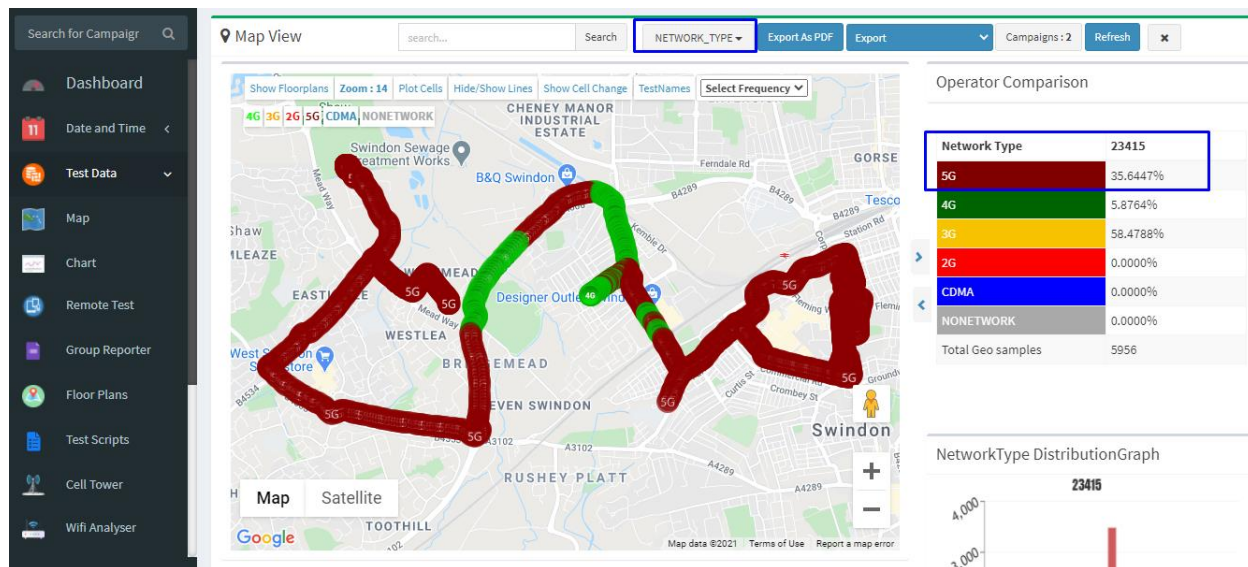

Feature ID 1032: Support for 5G additional enhancements.

Data type, Network type, signal level measurement for 5G been introduced in all the views in dashboard such as map view, chart view, export as Pdf view, share page, individual pop up windows and Group reporter drill down view.