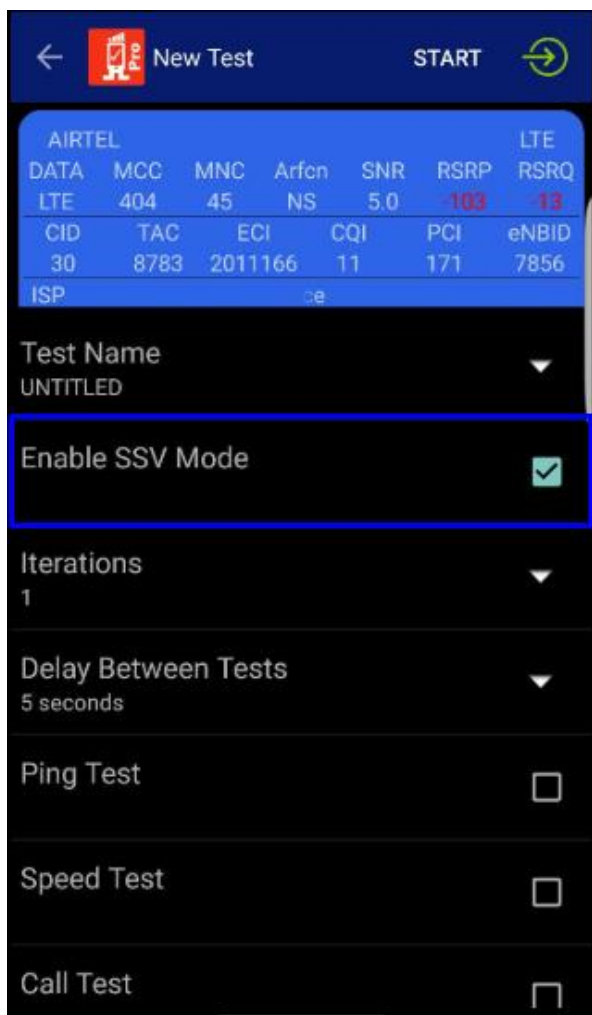

RantCell dashboard version: v8.7

RantCell dashboard v8.7 new features.

Feature ID 1029: Added the cell tower edit option for 2G, 3G and 4G cell data.

Edit option as been introduced under cell tower in dashboard for user to edit the parameters in the cell tower such as 2G, 3G and 4G cell data.

Feature ID 1030: Added the cell tower icon Azimuth angle with icon plotting on map view

Cell tower icon as been introduced under Map in dashboard for user to plot the cell towers in different angles based on Azimuth value.

Feature ID 1032: Support for 5G additional enhancements.

Data type, Network type, signal level measurement for 5G been introduced in all the views in dashboard such as map view, chart view, export as Pdf view, share page, individual pop up windows and Group reporter drill down view.

Feature ID 1033: Single Site Verification Testing

Single site verification (SSV) test feature as been introduced in App for user to perform 5G/4G/3G/2G drive test or walk test on a particular site by adding the cell tower details on dashboard. Map capabilities has been introduced in RantCell pro app.