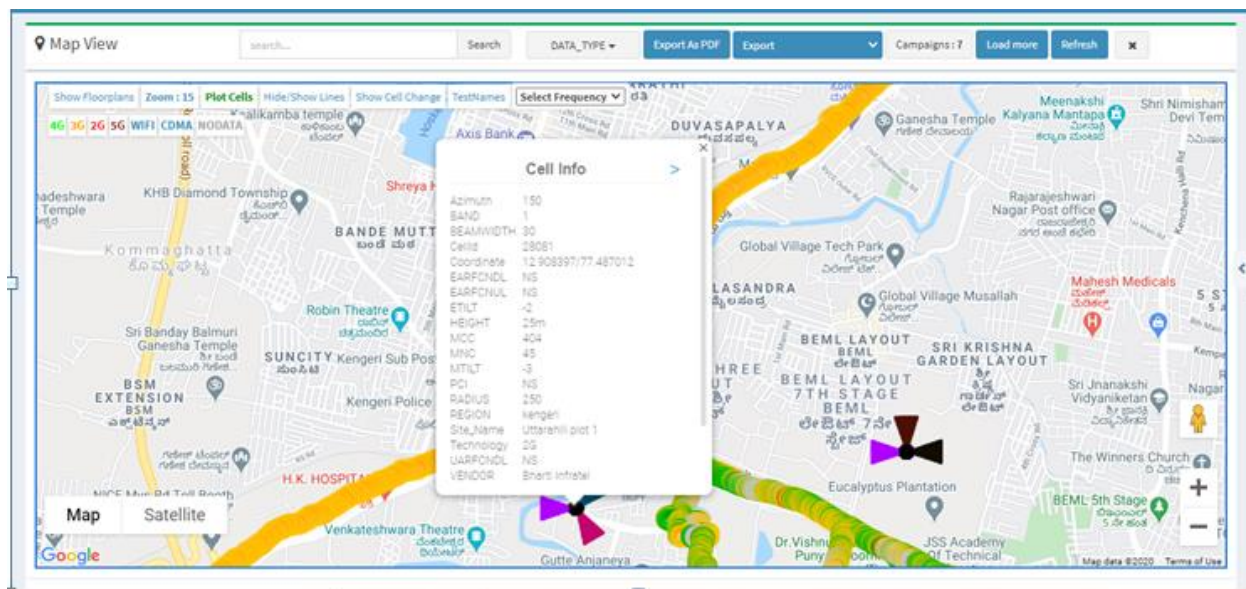

Search for Campaign

Cell data count: 14

Add Cell data

Cell Data

S	VENDOR	HEIGHT	MTILT	ETILT	REGION	Site_Name	PSC	BCCHARFCN	Azimuth	PrivateCellInfo	StreetName	Town	State	Country	Edit
	Ericsson	30m	-1	3	Ramanagar	Ramadevara Pada	NS	NS	210	true	Ramanagar	Bangalore	karnataka	India	
	Ericsson	30m	-3	3	Ramanagar	Ramadevara Pada	NS	NS	330	true	Ramanagar	Bangalore	karnataka	India	
	Ericsson	35m	-3	-2	ramanagar	Ramadevara Pada	469	NS	120	true	Ramanagar	Ramanagar	karnataka	india	
	GTLinfra	Null	Null	Null	Ramanagar	Bommachanahalli	NS	NS	135	true	Bommachanahalli	Bangalore	karnataka	India	
	GTLinfra	Null	Null	Null	Ramanagar	Bommachanahalli	NS	NS	45	true	Bommachanahalli	Bangalore	karnataka	India	
	GTLinfra	25m	-3	-2	ramanagar	Bommachanahalli	414	NS	270	true	Bommachanahalli	Bommachanahalli	karnataka	india	
	Bharti Infratel	25m	-3	-2	kengeri	Uttarahlli plot 1	301	NS	270	true	Uttarahlli main road	Uttarahlli main road	karnataka	india	
	Bharti Infratel	25m	-3	-2	kengeri	Uttarahlli plot 1	NS	NS	150	true	Uttarahllimain road	Bangalore	karnataka	India	
	Bharti	25m	-3	-2	kengeri	Uttarahlli plot 1	NS	NS	45	true	Uttarahlli main	Bangalore	Karnataka	India	

Feature ID 1030: Added the cell tower icon Azimuth angle with icon plotting on map view

Cell tower icon as been introduced under Map in dashboard for user to plot the cell towers in different angles based on Azimuth value.