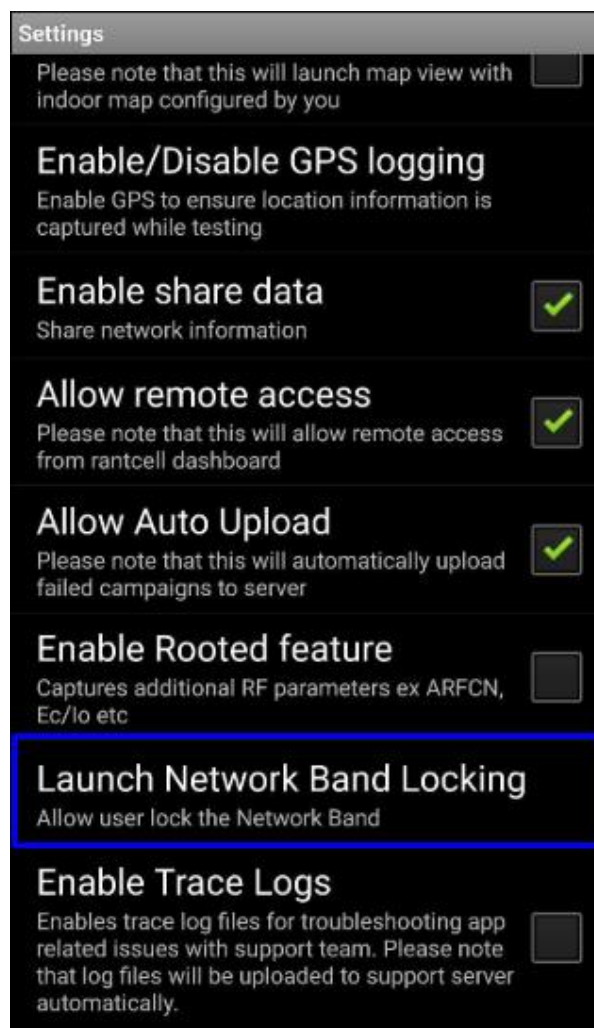

Show Floorplans Zoom: 20 Plot Cells Hide/Show Lines Show Cell Change TestNames Select Frequency

4G 3G 2G 5G CDMA NONETWORK

Map Satellite

Map data ©2021 Terms of Use Report a map error

Feature ID 1034: Network Band Locking

Network Band Locking feature as been introduced in App for user to launch the network band or to lock the network band.(supported on rooted phones only)

Feature ID 1035: Neighbor Cell Info

Neighbor Cell Info feature as been introduced in RantCell Pro App Under settings for user to know the details about the neighboring cell information, which includes all the network details.