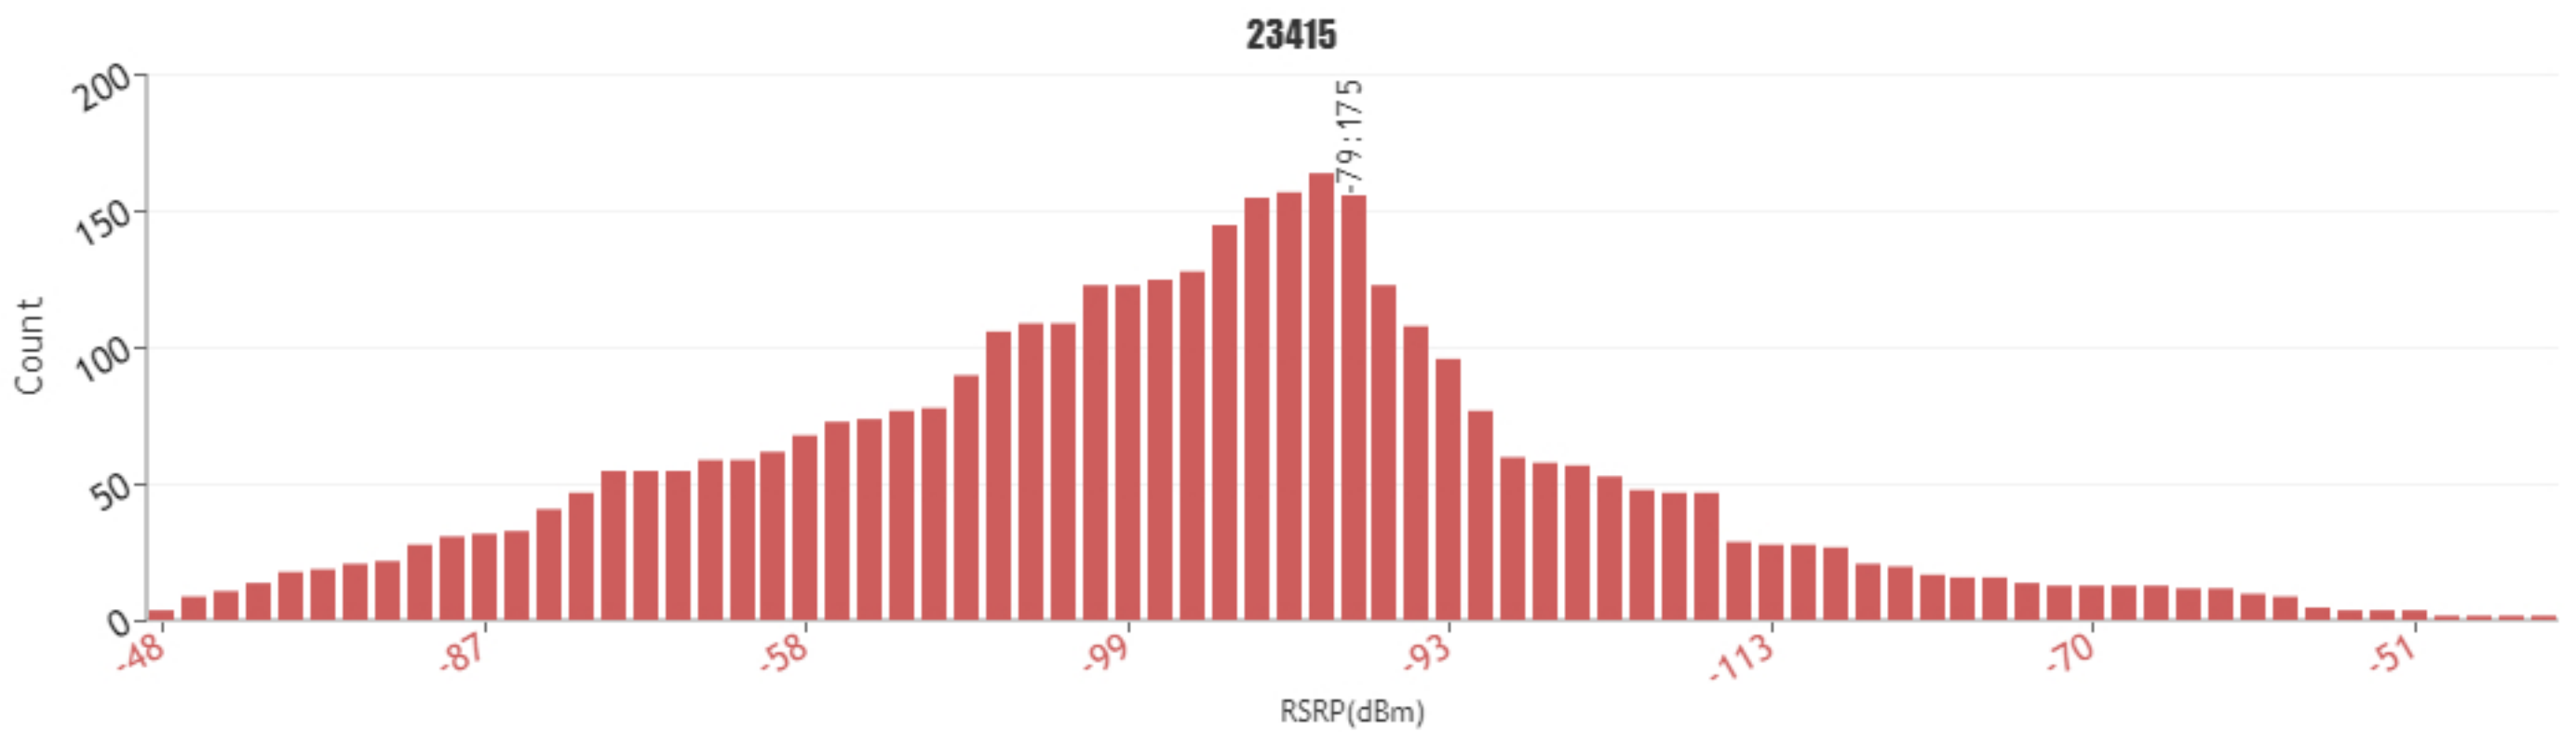

RSRP view

RSRP KPI statistics per mobile operator for operator 23415_vodafone UK

RSRP KPI statistics per mobile operator for 23415_vodafone UK

Operators	23415
\geq to -89dBm	45.8851 % (count : 1773)
B/w -99dBm to -90dBm	28.5455 % (count : 1103)
B/w -112dBm to -100dBm	22.7484 % (count : 879)
\leq -113dBm	2.8209 % (count : 109)
Total Geo samples	3864

RSRP distribution chart per mobile operator for 23415_vodafone UK

nrSsRsrp view

nrSsRsrp KPI statistics per mobile operator for operator 23415_vodafone UK

nrSsRsrp KPI statistics per mobile operator for 23415_vodafone UK