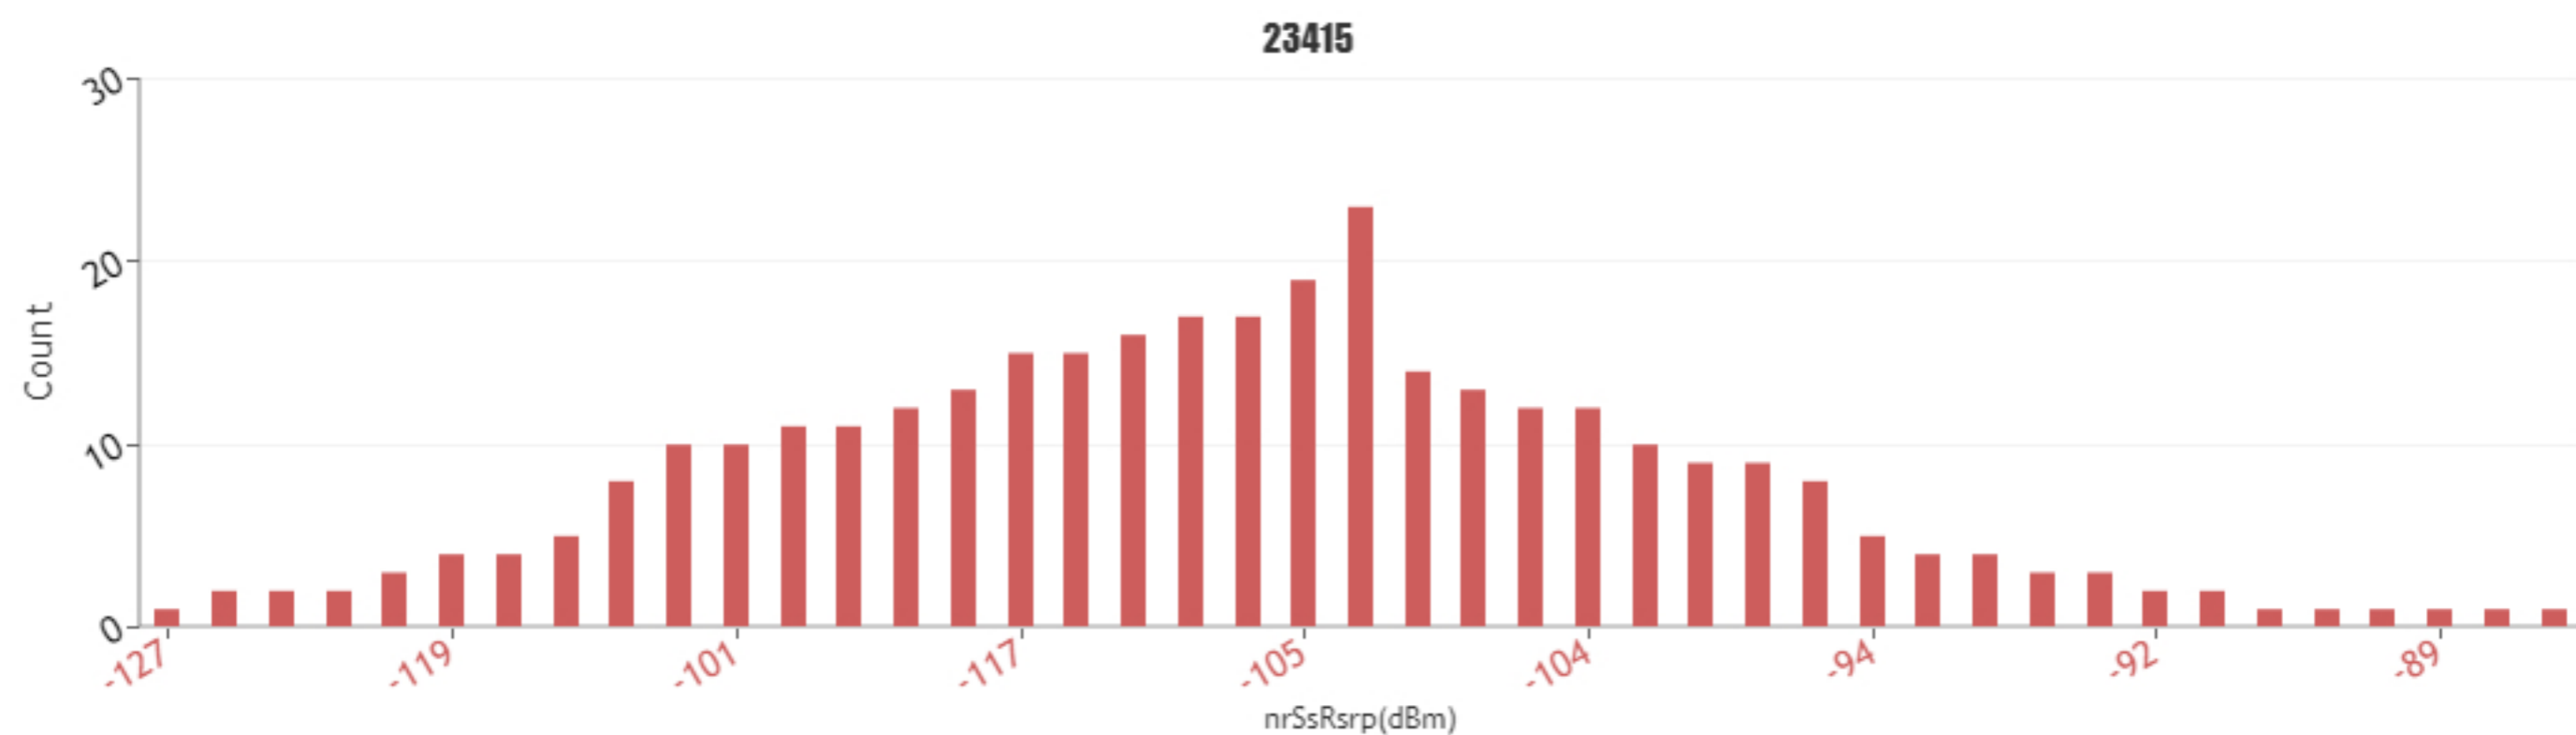

nrSsRsrq KPI statistics per mobile operator for 23415_vodafone UK

Operators	23415
>= to -7dB	0 % (count : 0)
B/w -8dB to -9dB	0 % (count : 0)
<= -10dB	100.0000 % (count : 325)
Total Geo samples	325

nrSsRsrq distribution chart per mobile operator for 23415_vodafone UK