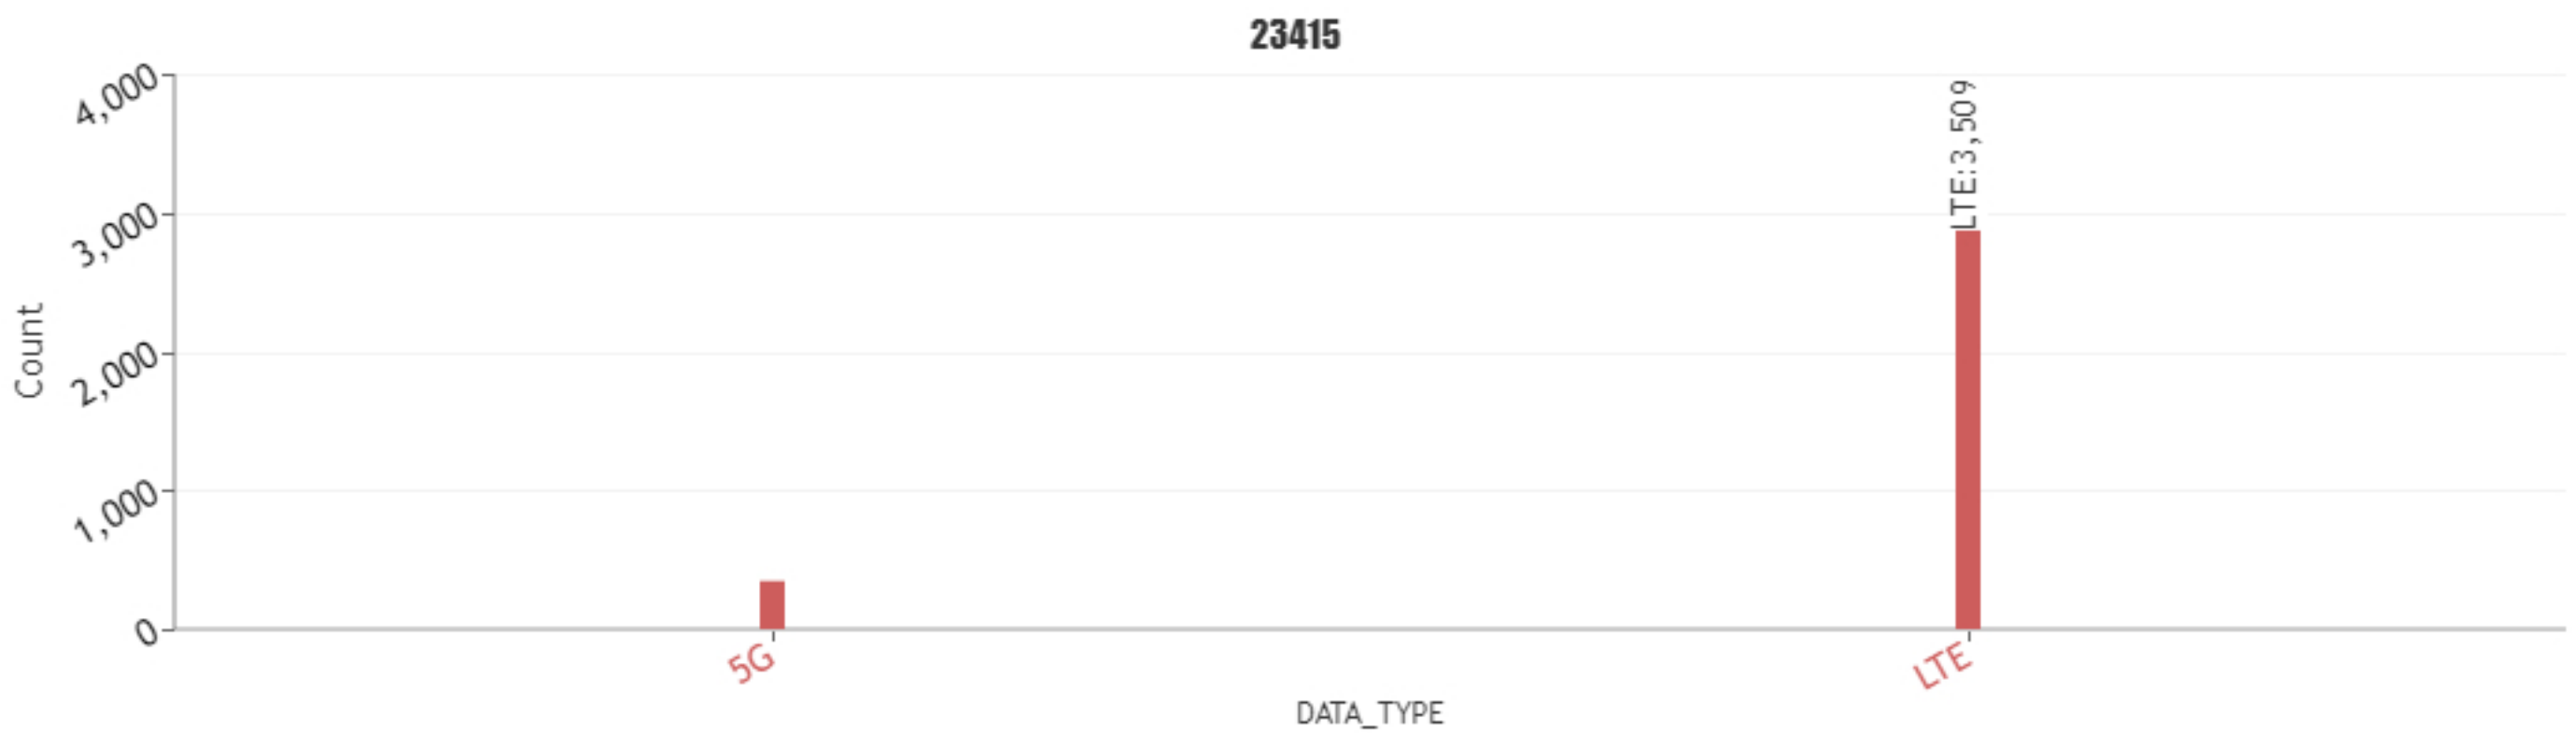

User perceived RAN technology data connectivity statistics

Mobile data connectivity during tests for operator 23415_vodafone UK

Data connectivity statistics per Mobile network operator for 23415_vodafone UK

Data Type	23415
5G	9.1874%
4G	90.8126%
3G	0.0000%
2G	0.0000%
CDMA	0.0000%
WIFI	0.0000%
NODATA	0.0000%
Total Geo samples	3864

Data connectivity distribution chart per mobile operator for 23415_vodafone UK

RSRP view

RSRP KPI statistics per mobile operator for operator 23415_vodafone UK

RSRP KPI statistics per mobile operator for 23415_vodafone UK

Operators	23415
\geq to -89dBm	45.8851 % (count : 1773)
B/w -99dBm to -90dBm	28.5455 % (count : 1103)
B/w -112dBm to -100dBm	22.7484 % (count : 879)
\leq -113dBm	2.8209 % (count : 109)
Total Geo samples	3864