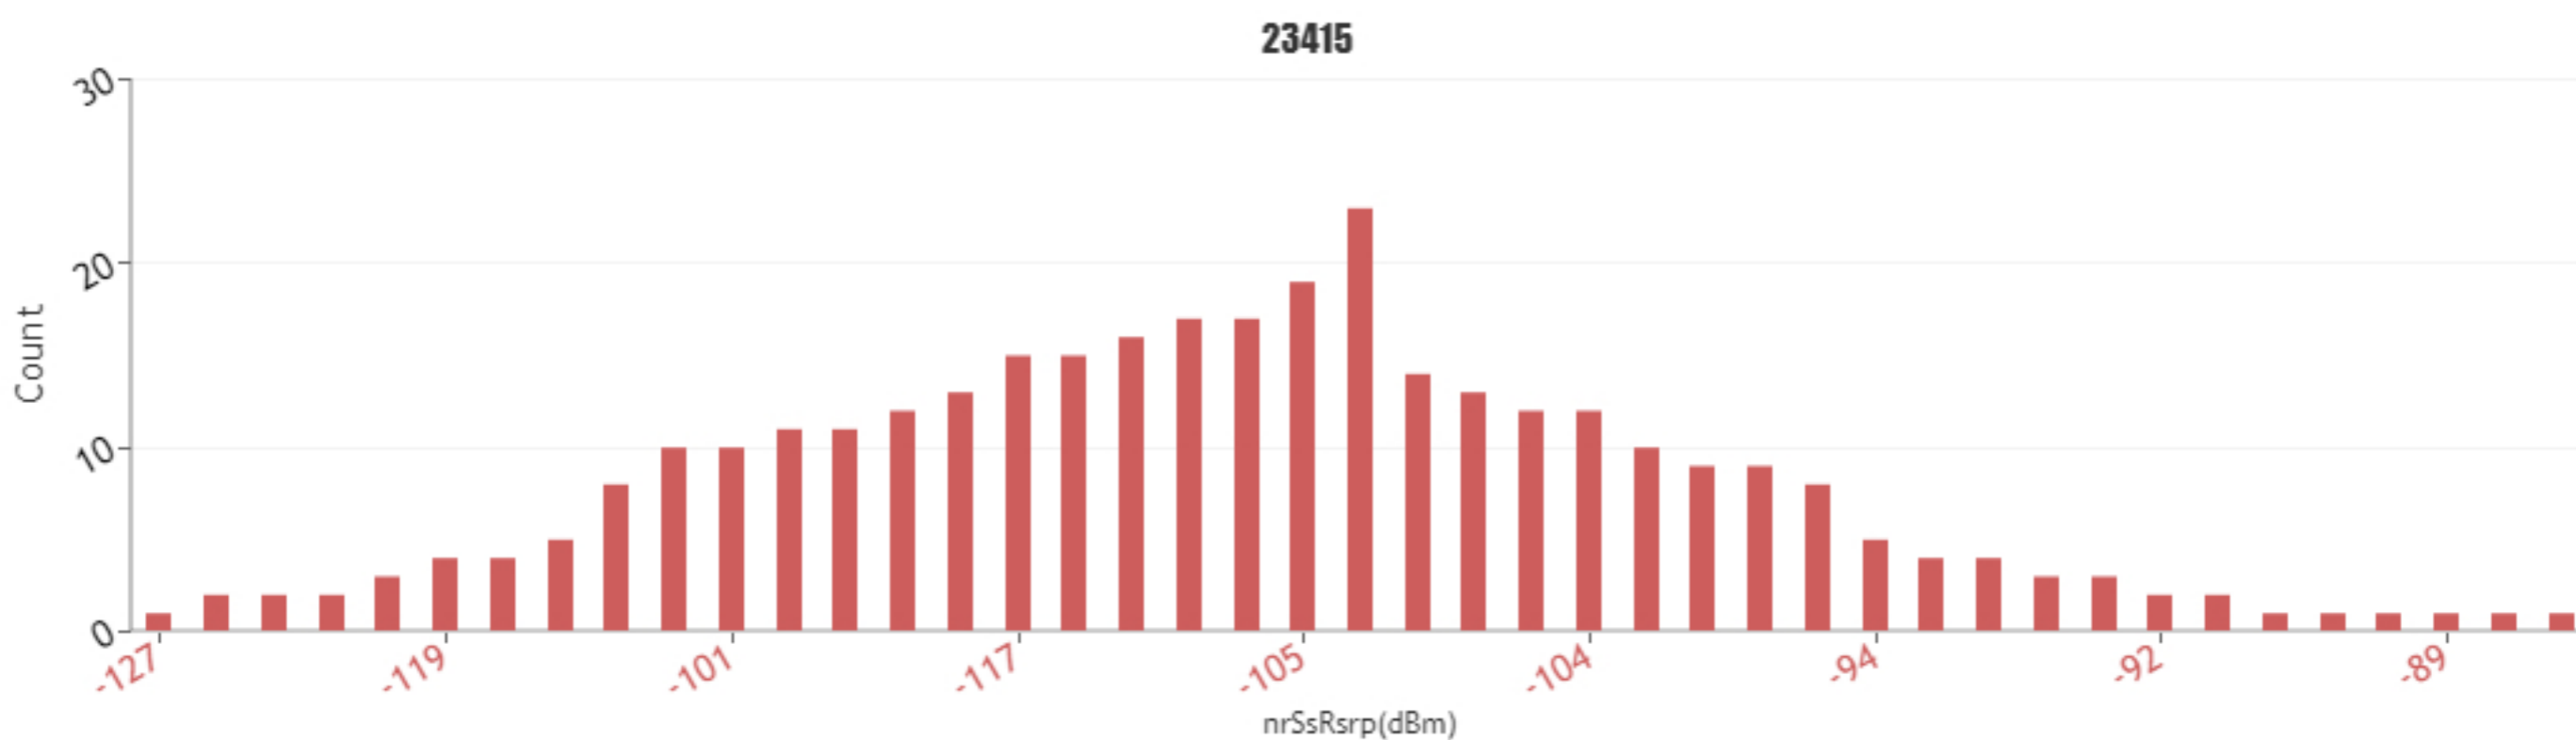

nrSsRsrp KPI statistics per mobile operator for 23415_vodafone UK

Operators	23415
$\geq$ to -89dBm	1.7857 % (count : 6)
B/w -99dBm to -90dBm	14.2857 % (count : 48)
B/w -112dBm to -100dBm	47.3214 % (count : 159)
$\leq$ -113dBm	36.6071 % (count : 123)
Total Geo samples	336

nrSsRsrp distribution chart per mobile operator for 23415_vodafone UK