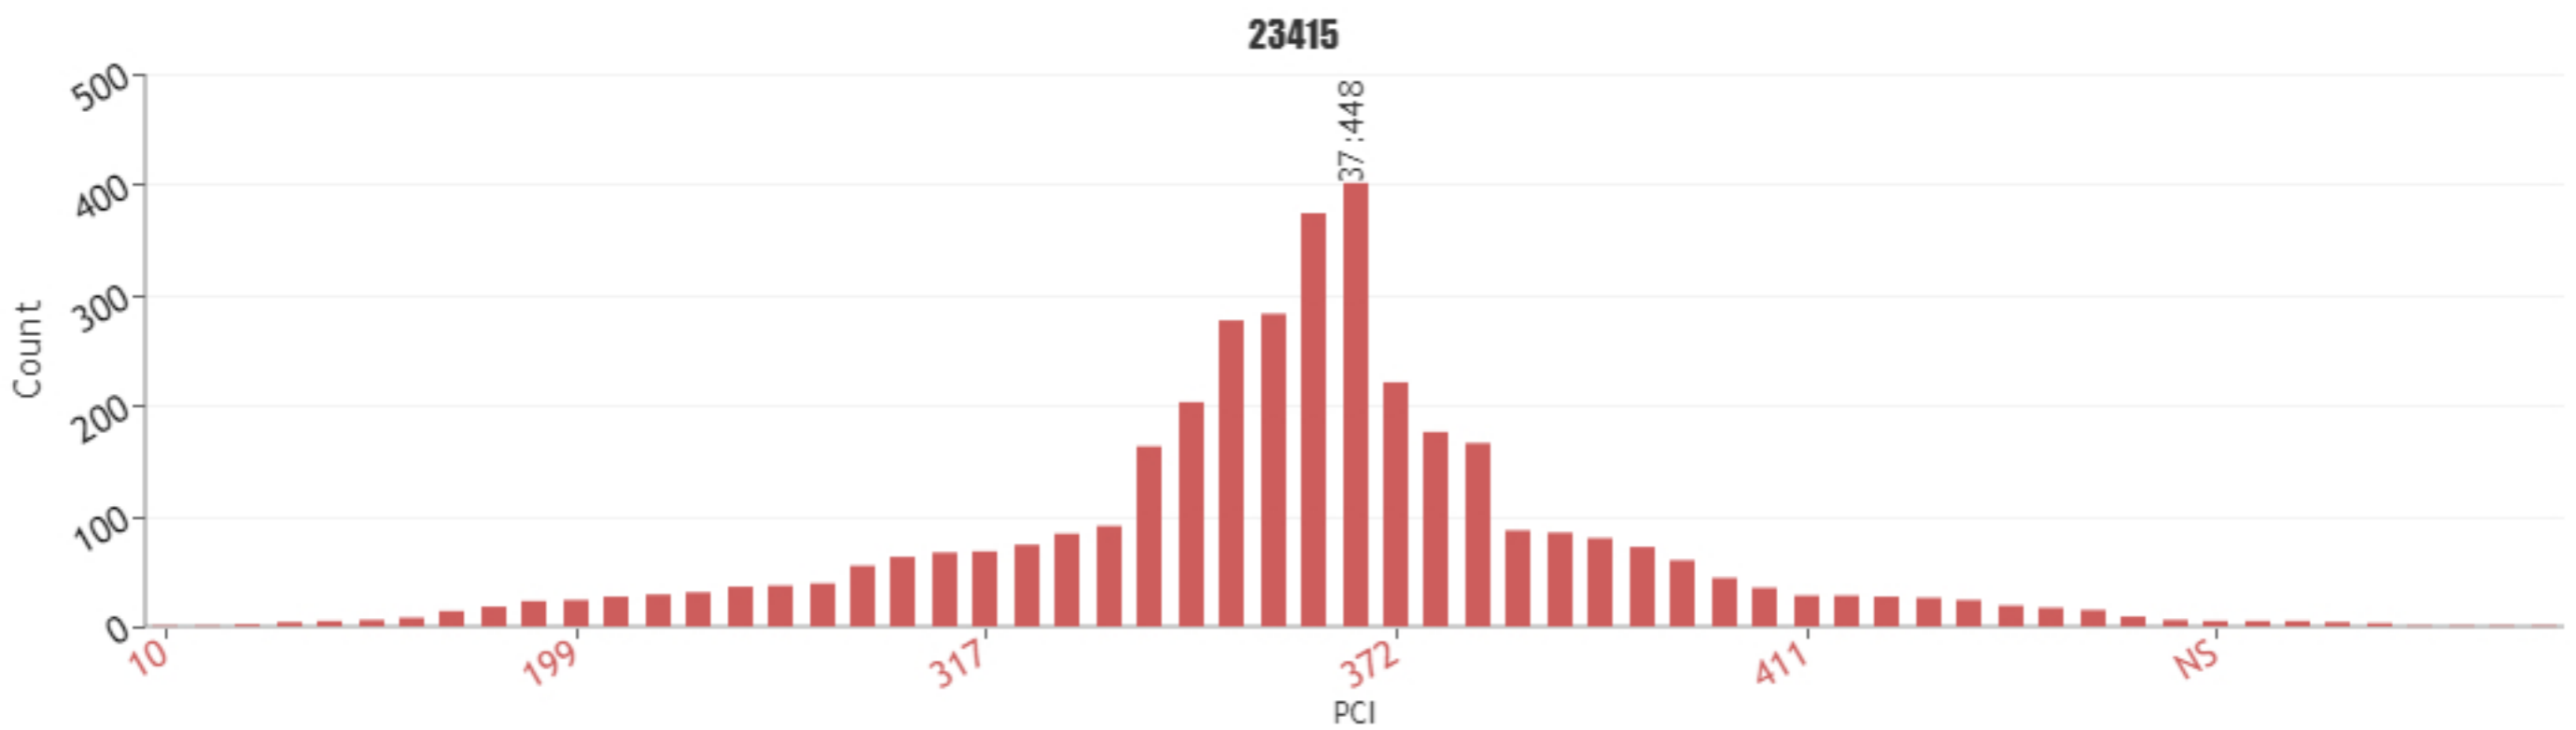

nrSsRsrq distribution chart per mobile operator for 23415_vodafone UK

PCI view

PCI KPI statistics per mobile operator for operator 23415_vodafone UK

PCI KPI statistics per mobile operator for 23415_vodafone UK

PCI	23415
Green (B/w 0 to 503)	100.0000 % (count : 3864)
Total Geo samples	3864

ItePCI distribution chart per mobile operator for 23415_vodafone UK

Frequency view

Frequency KPI statistics per mobile operator for operator 23415_vodafone UK