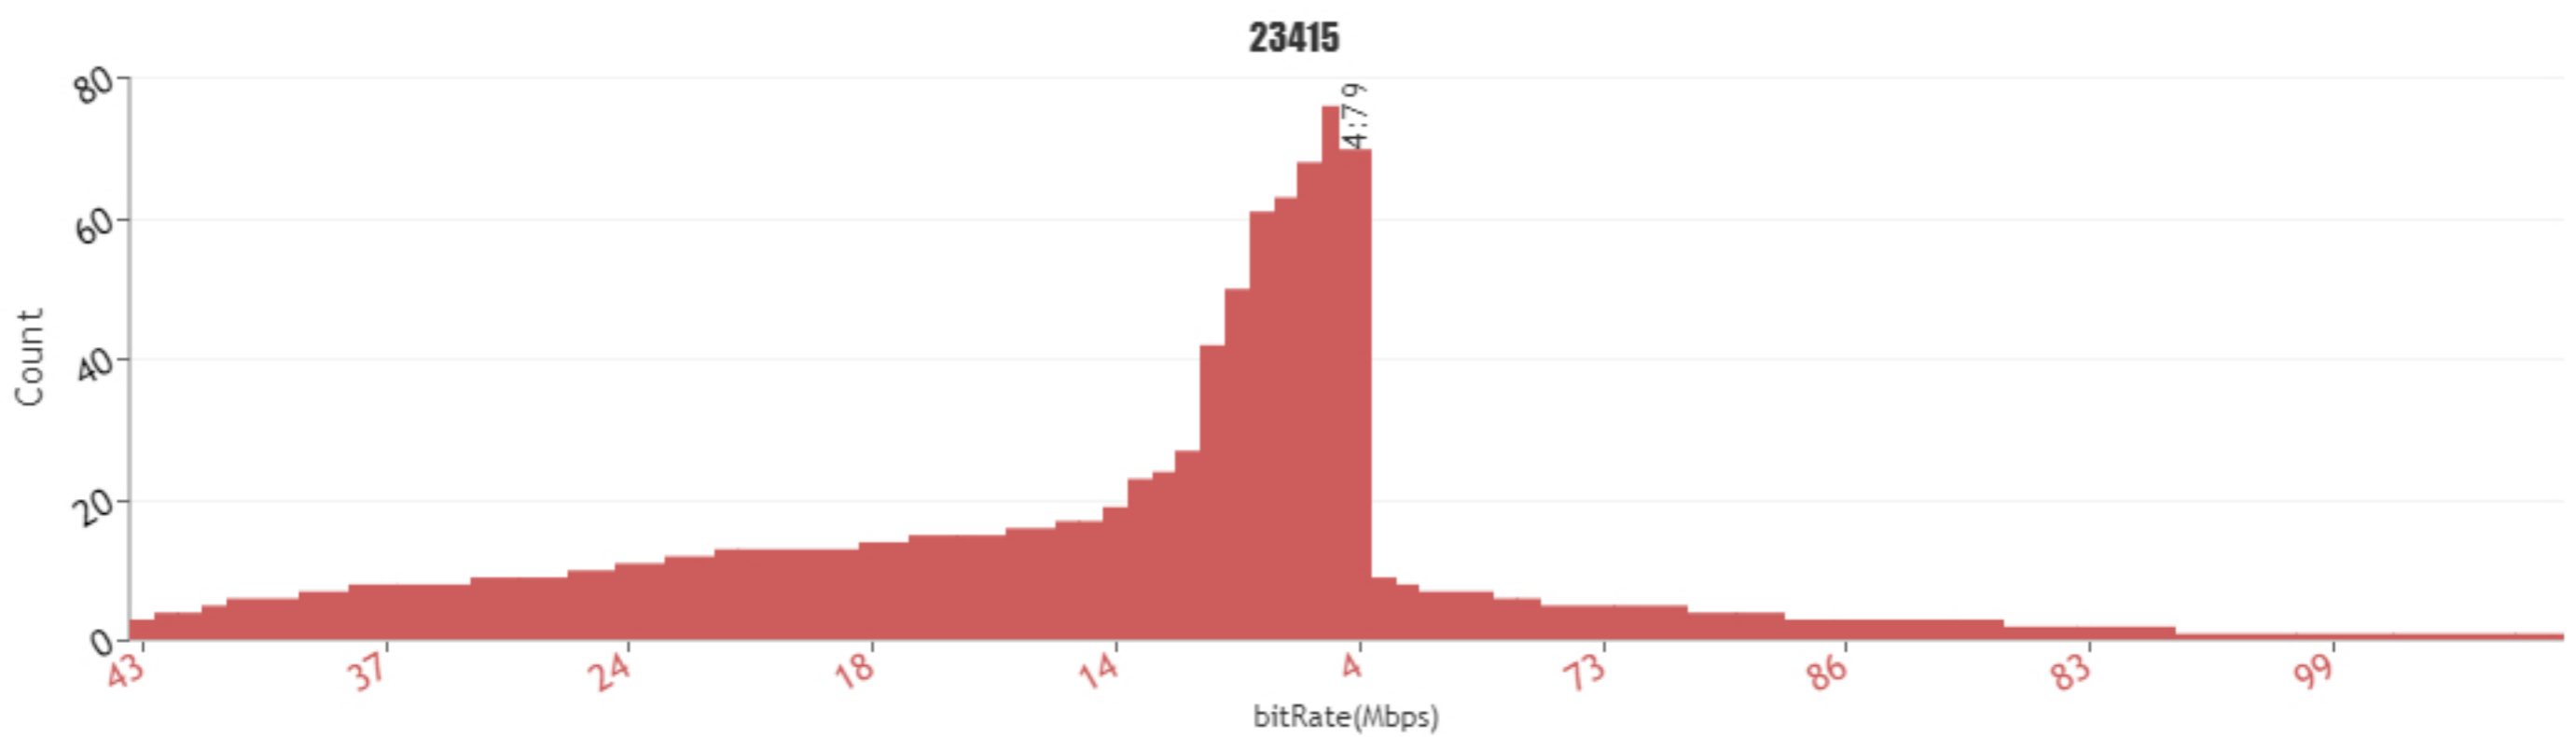

Download test KPI statistics per mobile operator for 23415_vodafone UK

Operators	23415
above 1.2Mbps	91.1472 % (count : 1009)
0.4Mbps - 1.19Mbps	3.5230 % (count : 39)
0Mbps - 0.39Mbps	5.3297 % (count : 59)
Average (mbps)	21.67
Peak Speed (mbps)	124.78
Lowest Recorded (mbps)	0
Total Geo samples	1107

Download test distribution chart per mobile operators for 23415_vodafone UK