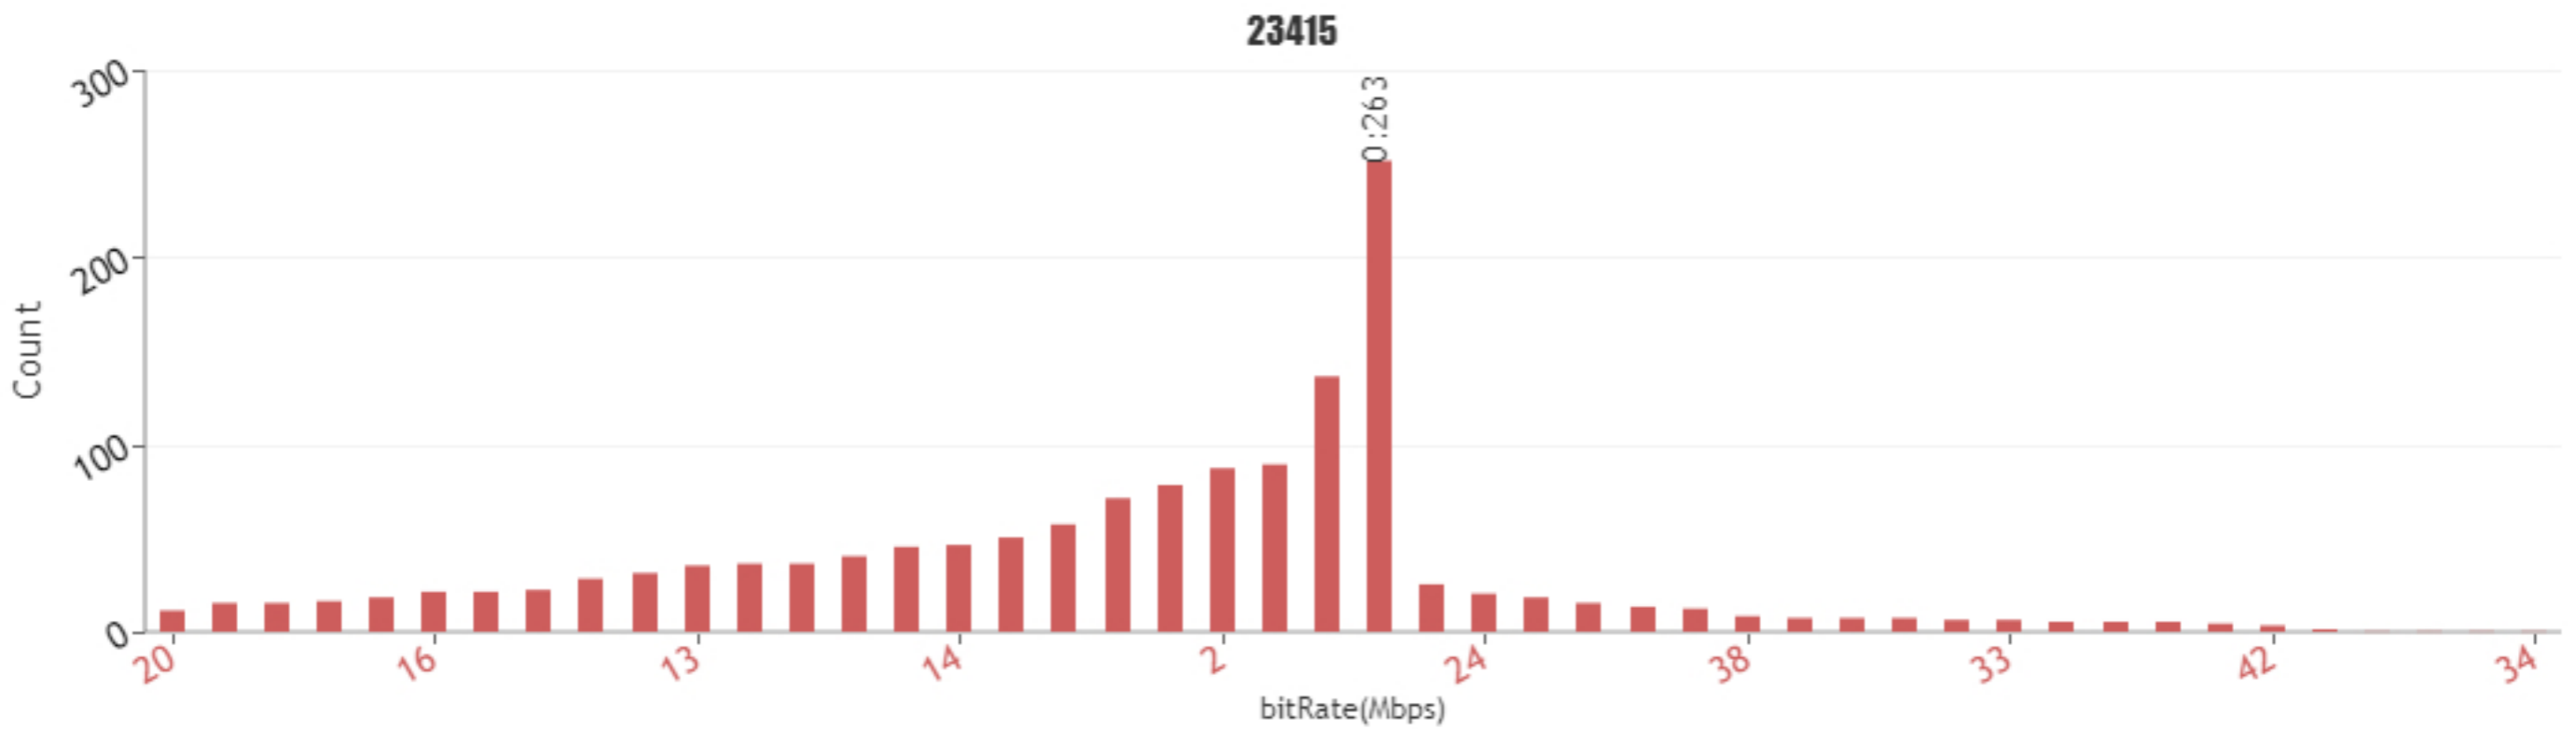

Upload test KPI statistics per mobile operator for 23415_vodafone UK

Operators	23415
above 0.5Mbps	82.2177 % (count : 1216)
0.2Mbps - 0.49Mbps	5.0710 % (count : 75)
below 0.19Mbps	12.7113 % (count : 188)
Average (mbps)	9.35
Peak Speed (mbps)	45.41
Lowest Recorded (mbps)	0
Total Geo samples	1479

Upload test distribution chart per mobile operators for 23415_vodafone UK