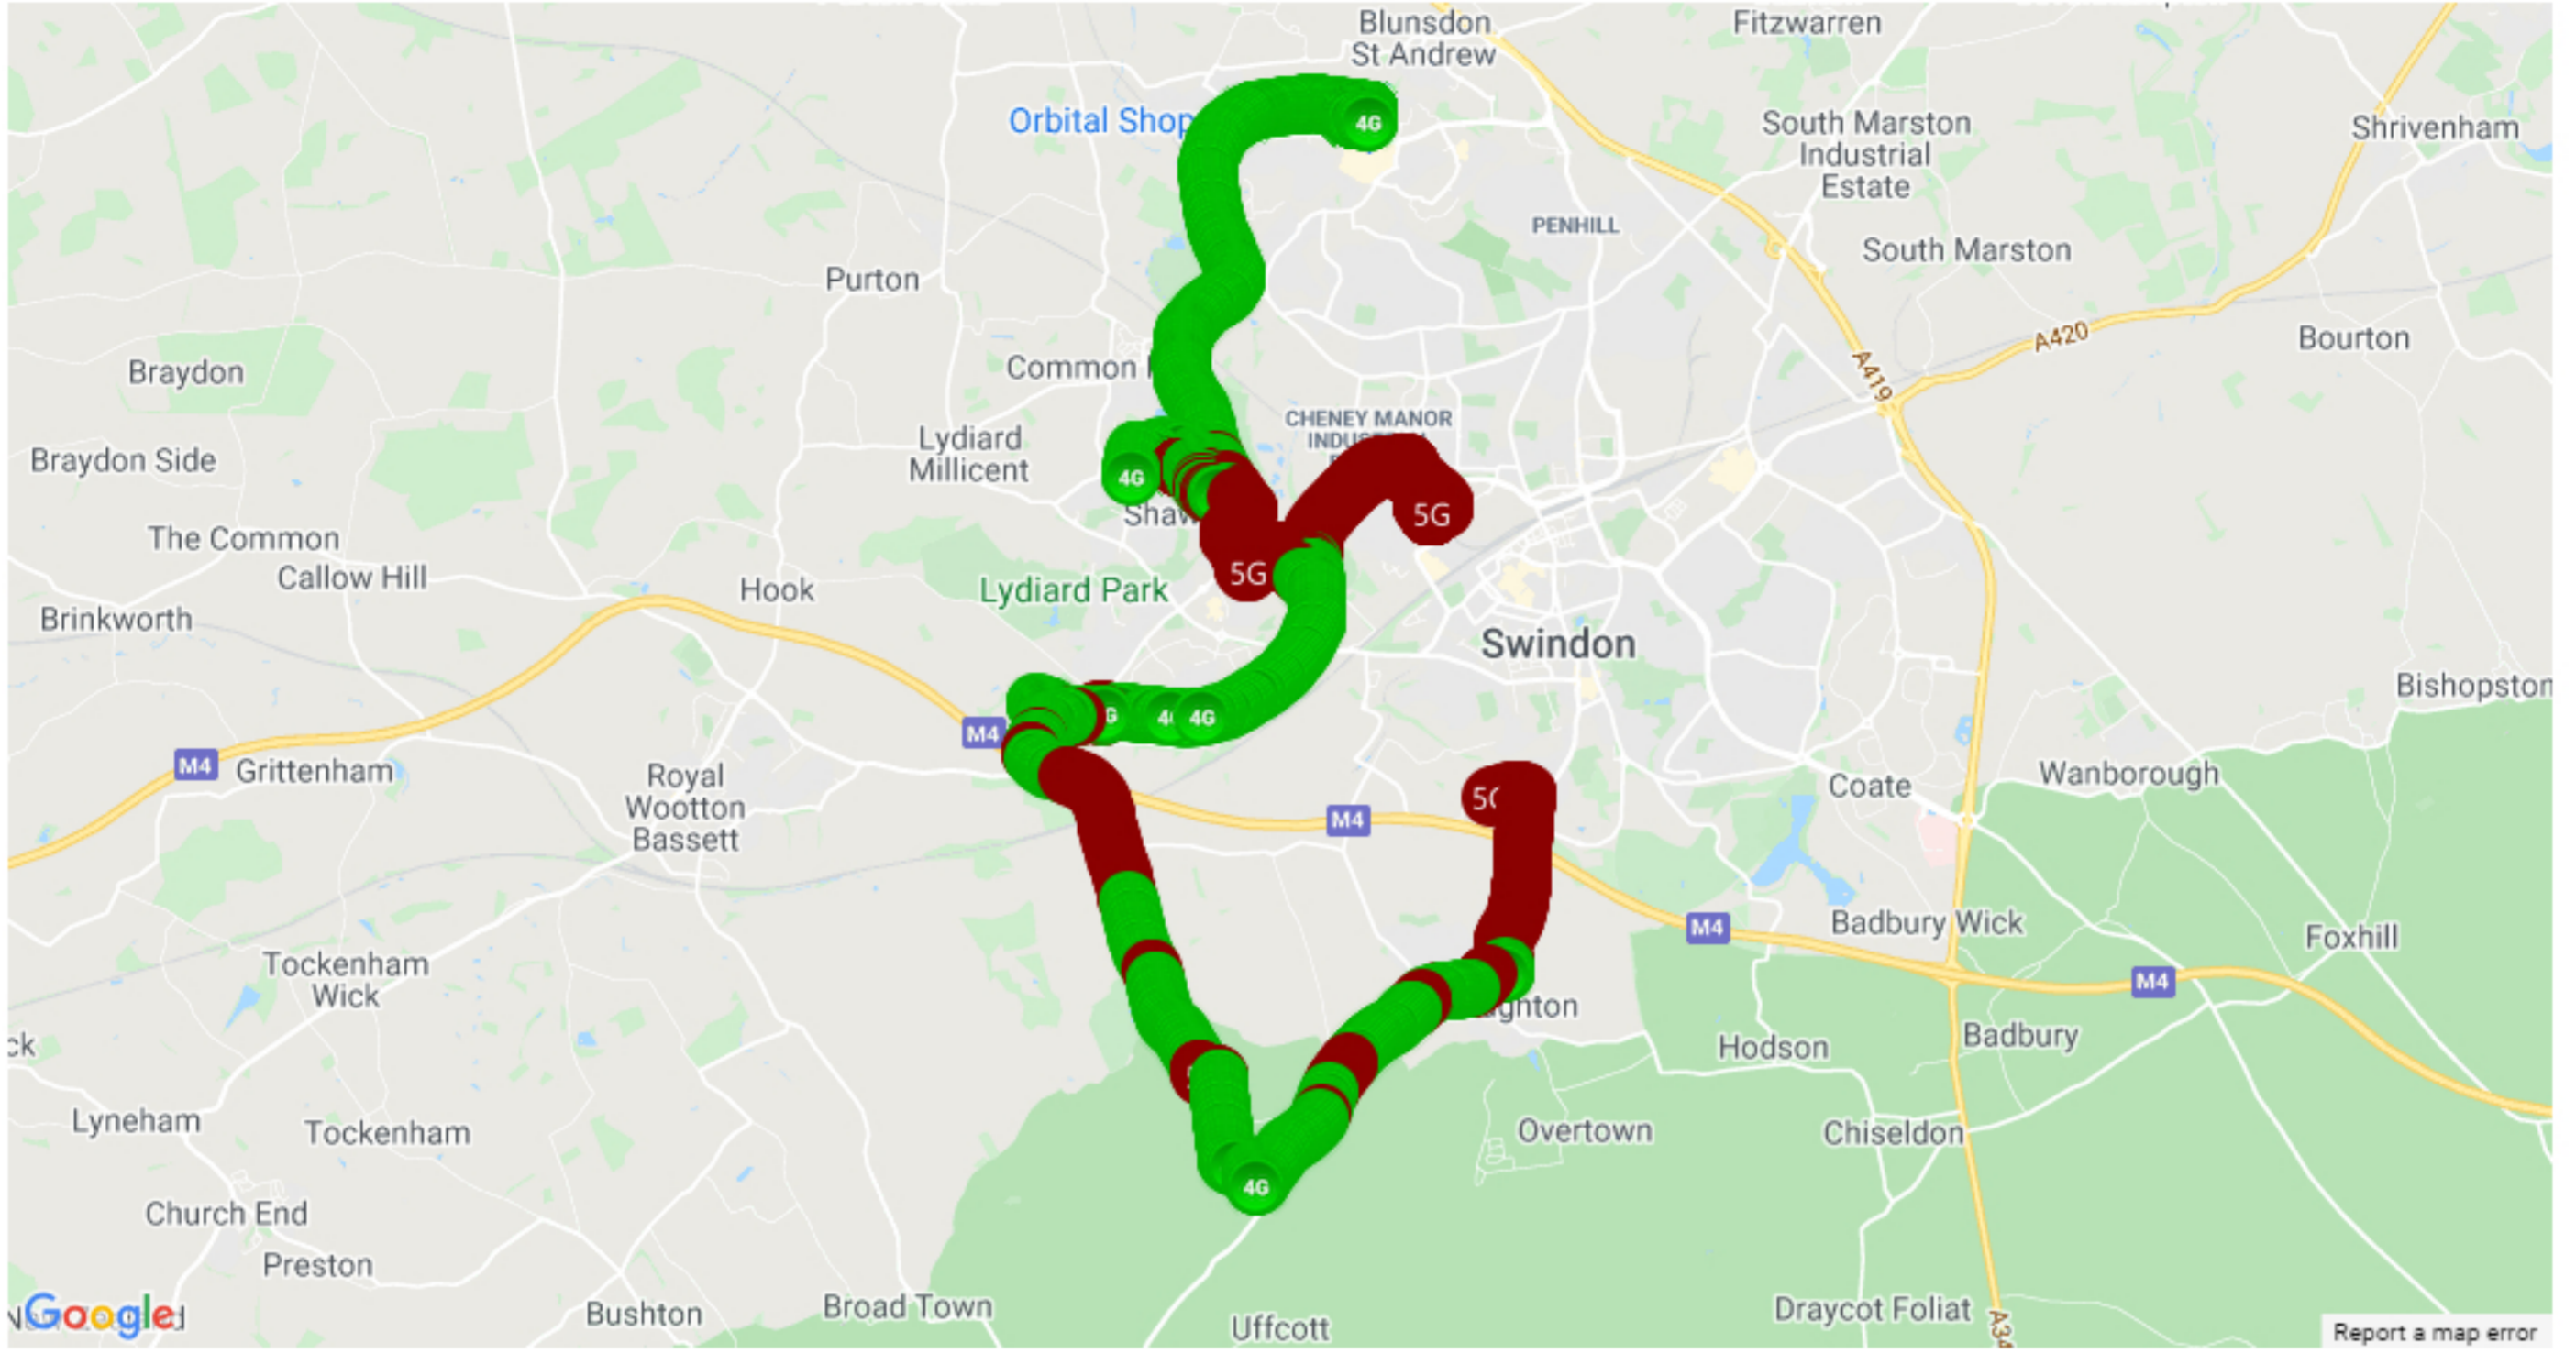

User perceived mobile network coverage during tests

mobile network coverage during tests for operators 23415_vodafone UK