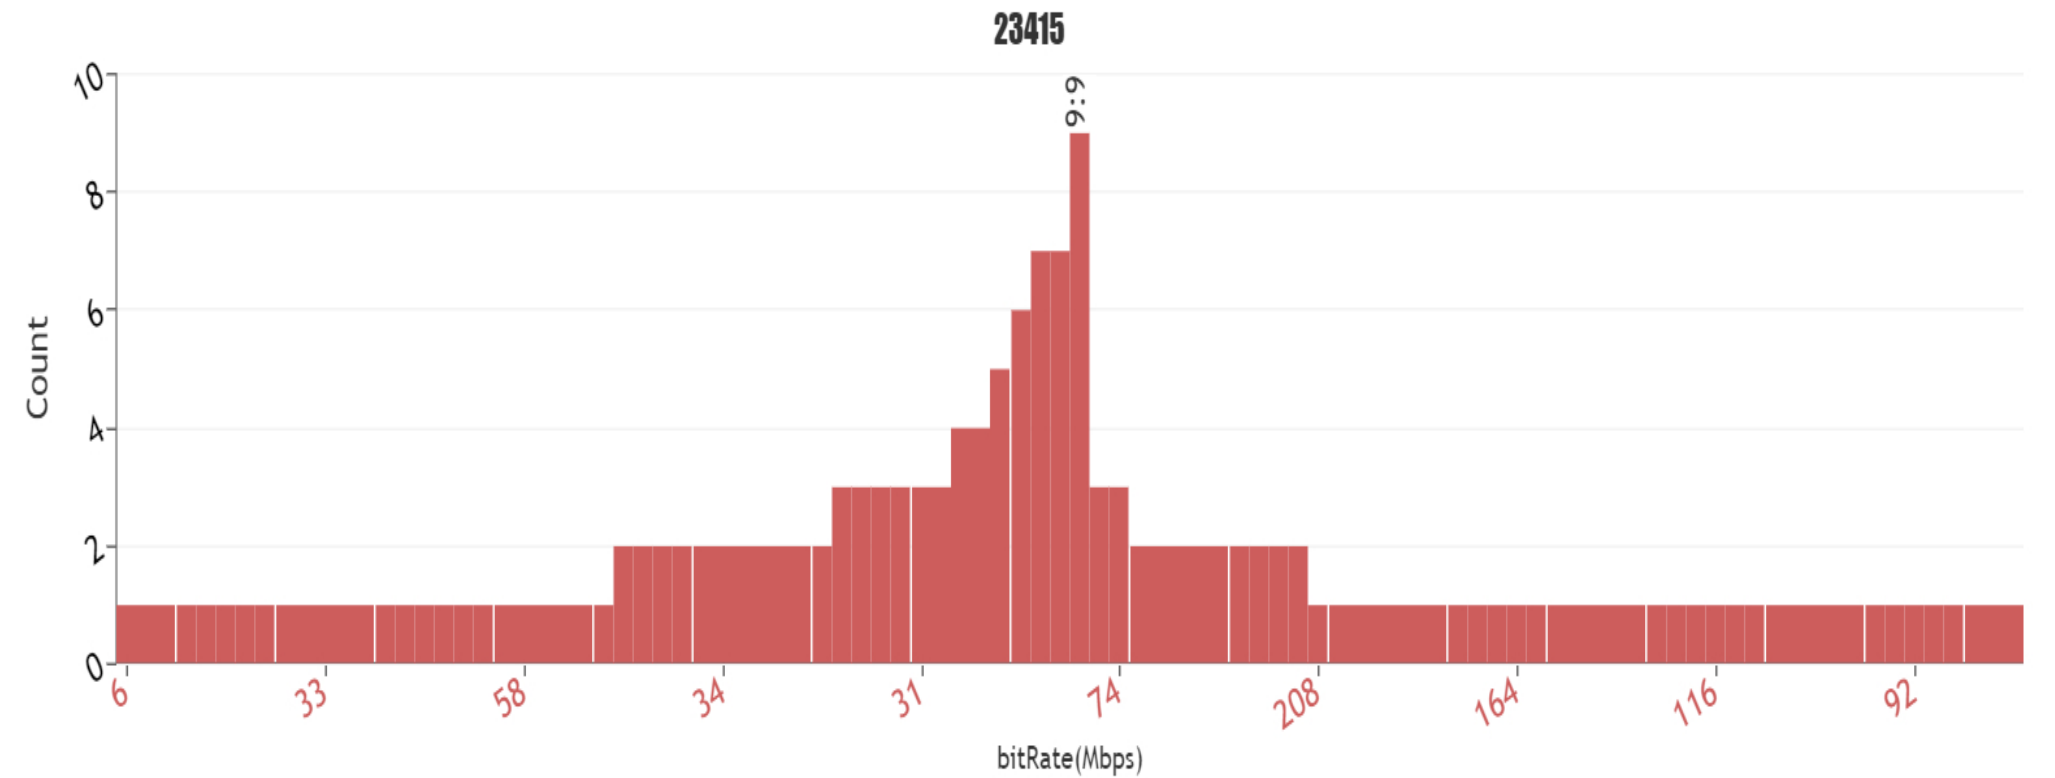

Download test KPI statistics per mobile operator for 23415_vodafone UK

Operators	23415
above 1.2Mbps	100.0000 % (count : 167)
0.4Mbps - 1.19Mbps	0 % (count : 0)
0Mbps - 0.39Mbps	0 % (count : 0)
Average (mbps)	60.69
Peak Speed (mbps)	208.36
Lowest Recorded (mbps)	4.99
Total Geo samples	167

Download test distribution chart per mobile operators for 23415_vodafone UK