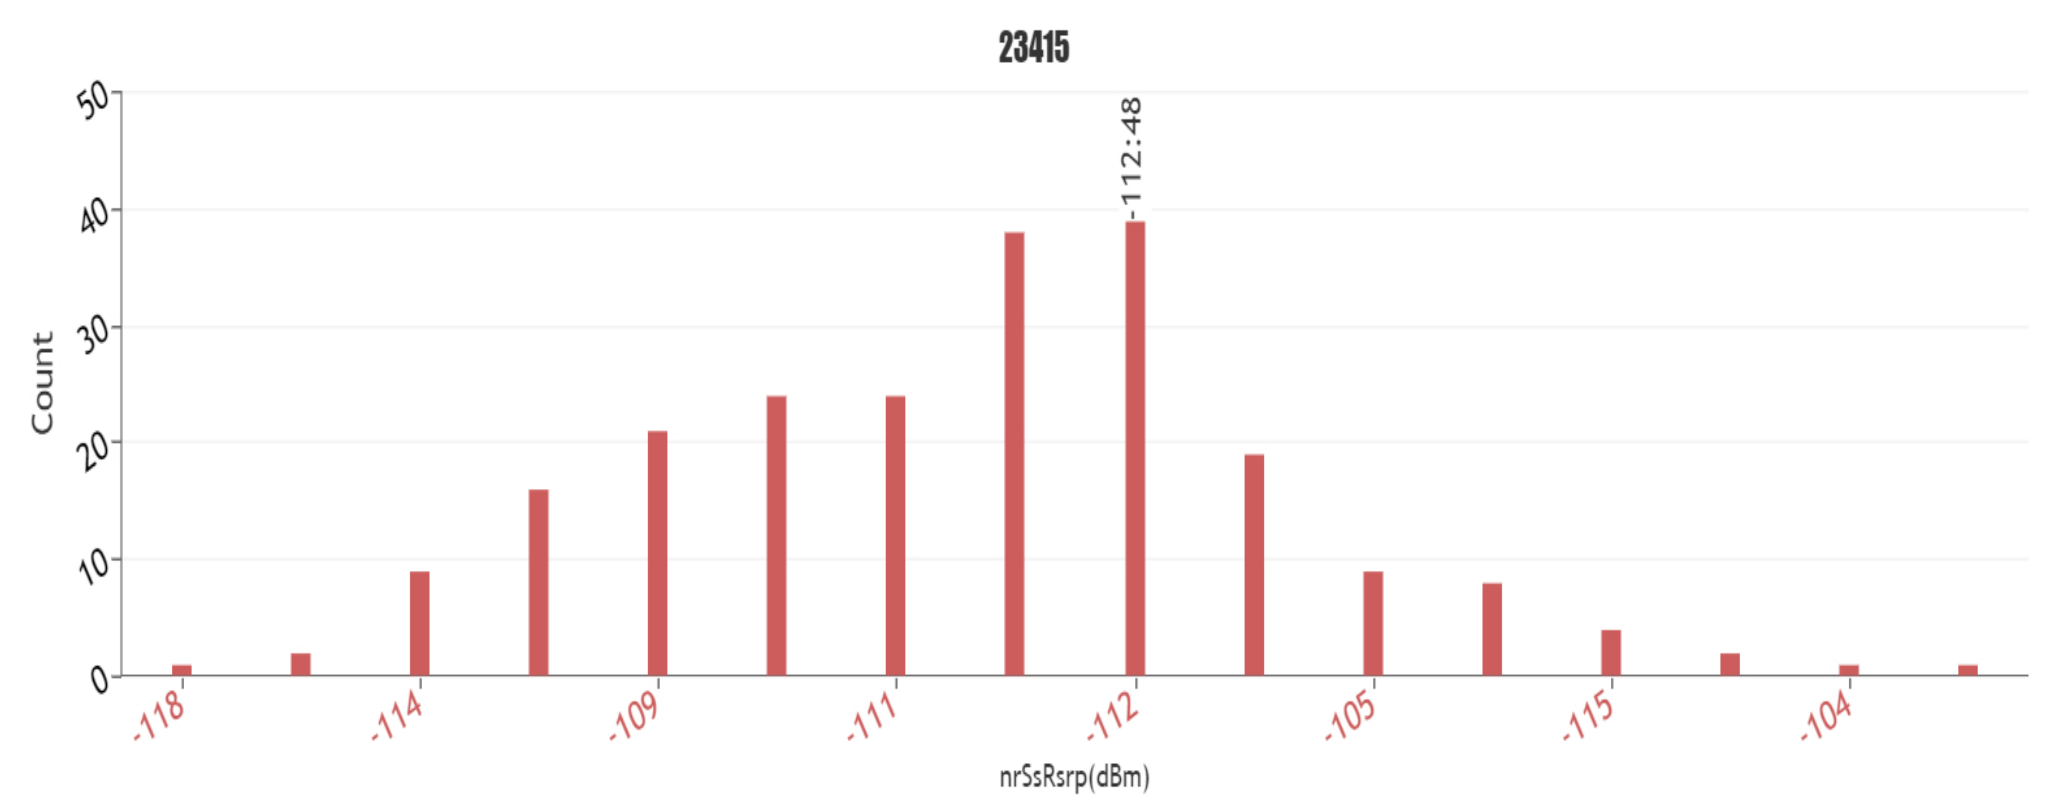

nrSsRsrp distribution chart per mobile operator for 23415_vodafone UK