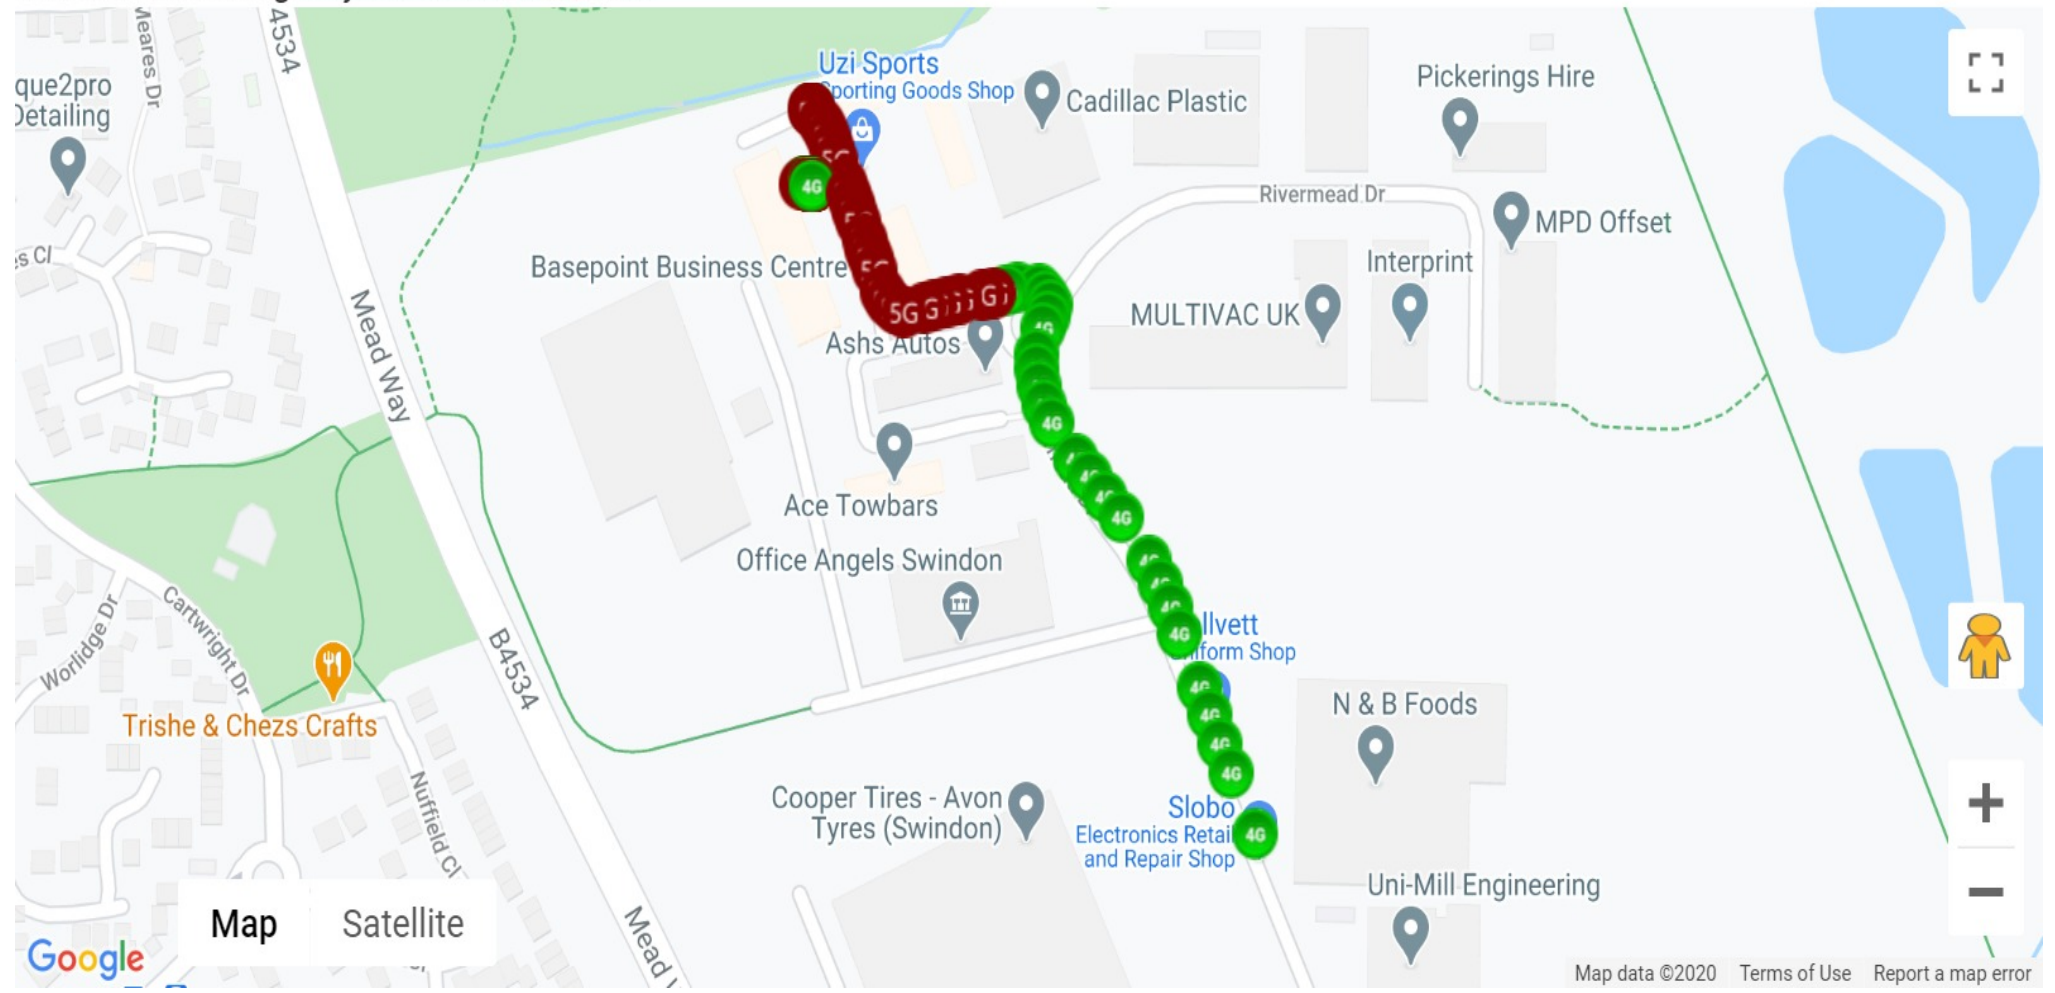

User perceived RAN technology data connectivity statistics

Mobile data connectivity during tests for operator 23415_vodafone UK

5G NR lost after moving away from the 5G base station.