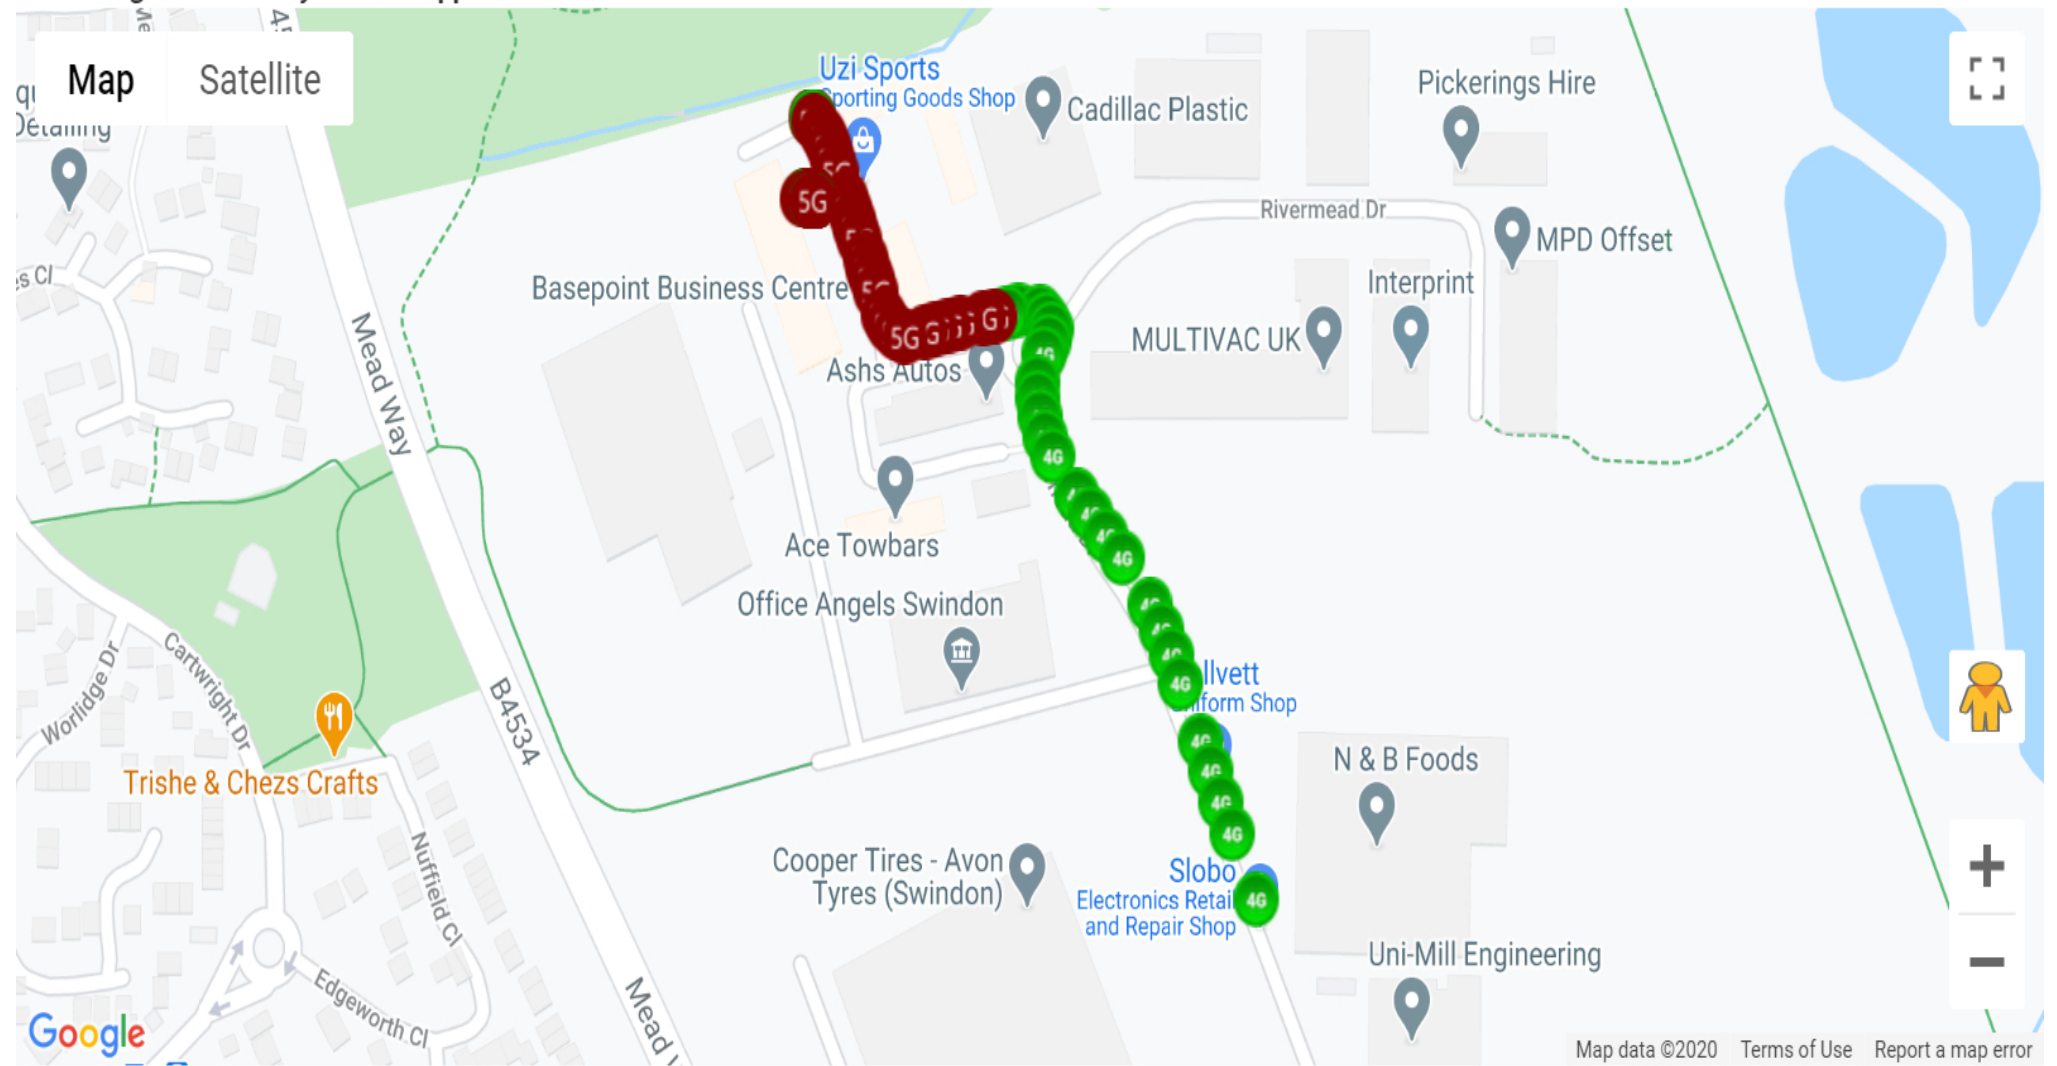

Download test distribution chart per mobile operators for 23415_vodafone UK

User perceived mobile network coverage during tests

mobile network coverage during tests for operators 23415_vodafone UK

5G coverage measured by RantCell app.