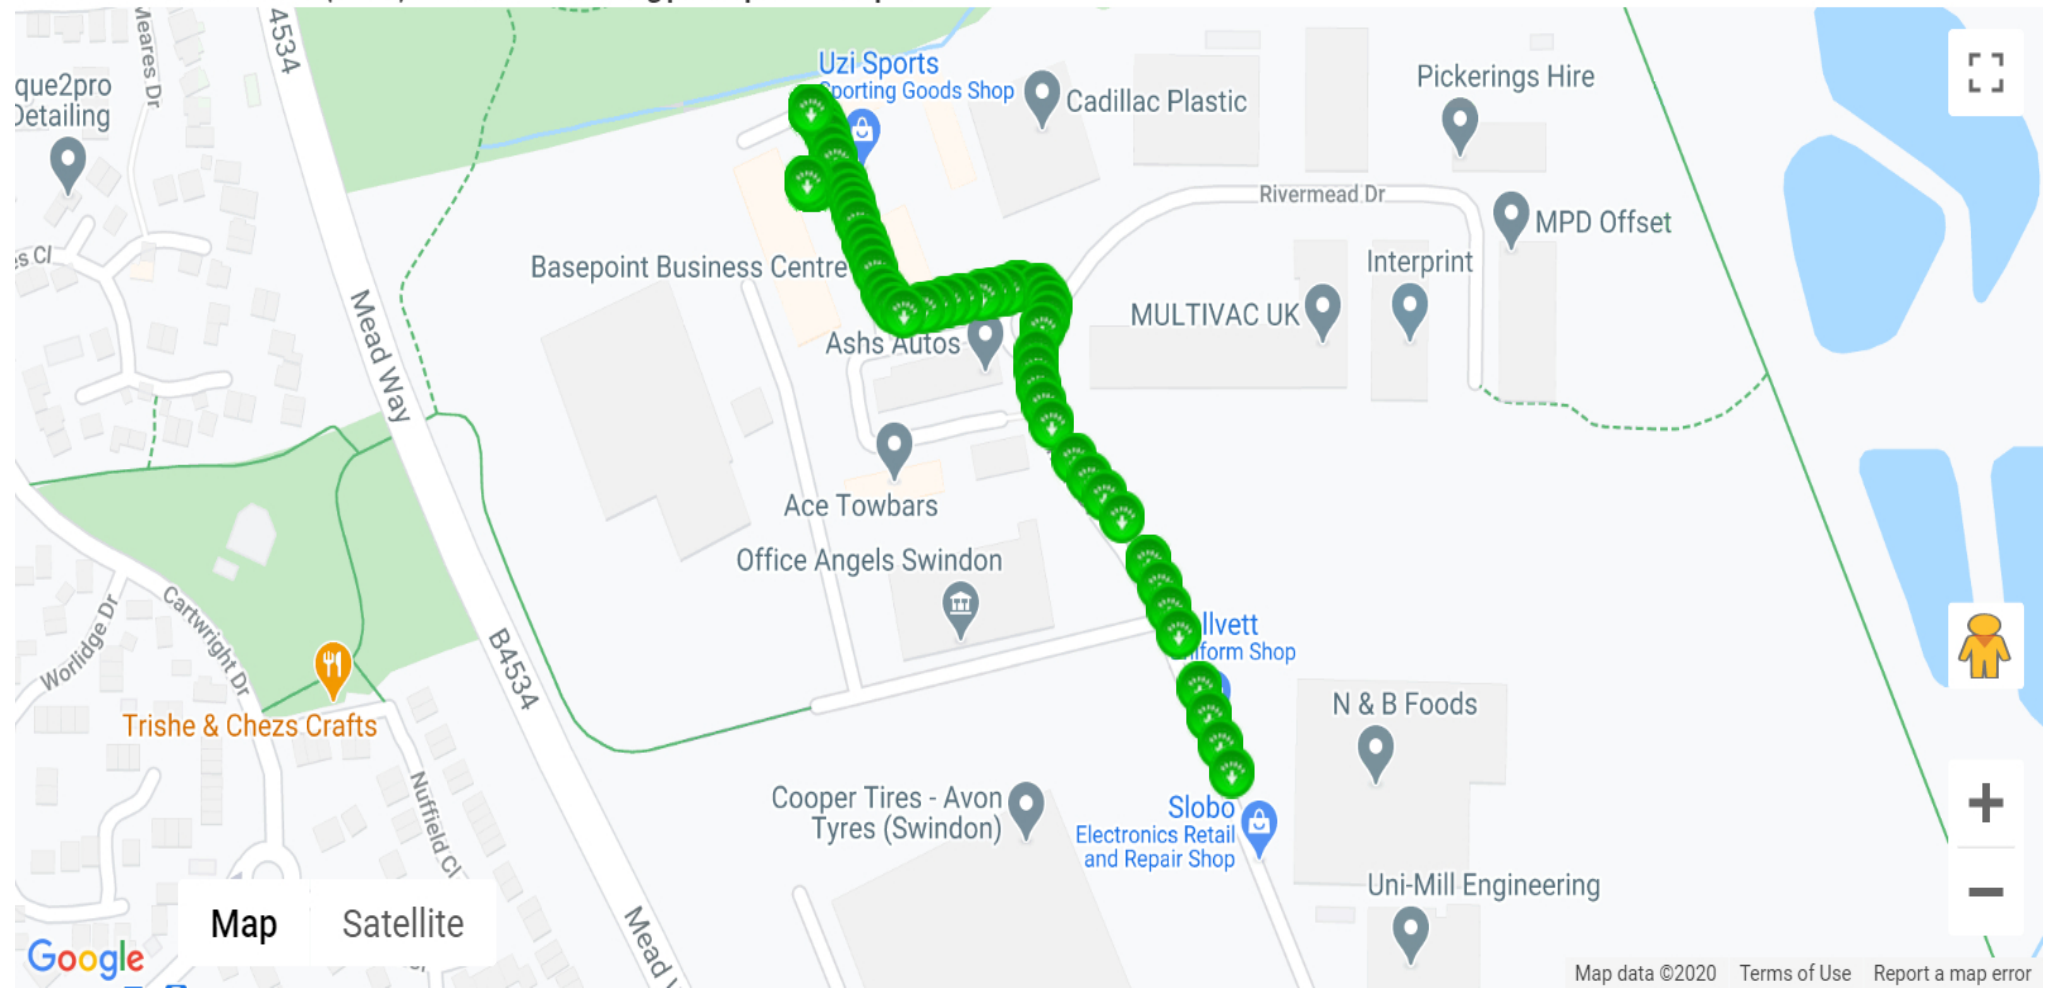

RantCell User QoE test report

OperatorName	23415_vodafone UK
Test phone Model/Models	Samsung SM-N976B
Report Generation Time	Oct 21, 2020 10:32:17 AM
Test StartTime	Oct 19, 2020 11:18:54 AM
Test EndTime	Oct 19, 2020 4:20:37 PM
Download Speed Test	Yes

Download speed test report

Download speed test view for 23415_vodafone UK

Download test done on 5G (ENDC) base station reaching peak up to 204mbps.

Download test KPI statistics per mobile operator for 23415_vodafone UK